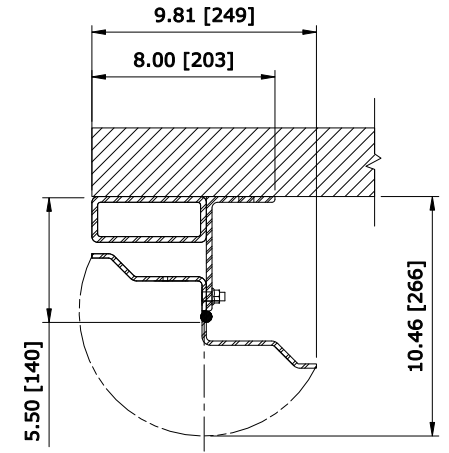

RECOMMENDED FOR MAINTENANCE.

LEFT VIEW

TOP VIEW

SECTION A-A

FRONT VIEW

FOR WINDOW CONFIGURATION REFER TO DOOR QUOTE.

27" STANDARD HEADROOM BALANCED CHAIN DRIVE NO COVERS LH

CONTROL PANEL:
CONTROLS

CUSTOMER:		SCALE = NOT TO SCALE	
LOCATION:		APPROVED BY:	APPROVED WITH CHANGES BY:
SALESMAN / DEALER:		DATE:	DATE:
DESCRIPTION: ULTRA TOUGH APPROVAL DRAWINGS			
DRAWING NO:		DESIGNER:	DATE:
8300T0060		J. Fisher	01/13/2017
Rev	Change	Date	Name