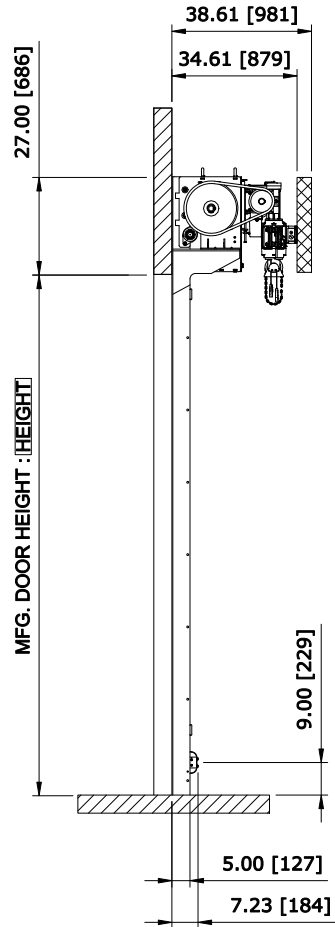

RECOMMENDED FOR MAINTENANCE.

LEFT VIEW

TOP VIEW

SECTION A-A

FRONT VIEW

FOR WINDOW CONFIGURATION REFER TO DOOR QUOTE.

27" STANDARD HEADROOM BALANCED CHAIN DRIVE NO COVERS LH

CONTROL PANEL:
CONTROLS

CUSTOMER:		SCALE = NOT TO SCALE	
LOCATION:		APPROVED BY:	APPROVED WITH CHANGES BY:
SALESMAN / DEALER:		DATE:	DATE:
DESCRIPTION: ULTRA TOUGH APPROVAL DRAWINGS			
DRAWING NO:		DESIGNER:	DATE:
8300T0060		J. Fisher	01/13/2017
Rev	Change	Date	Name