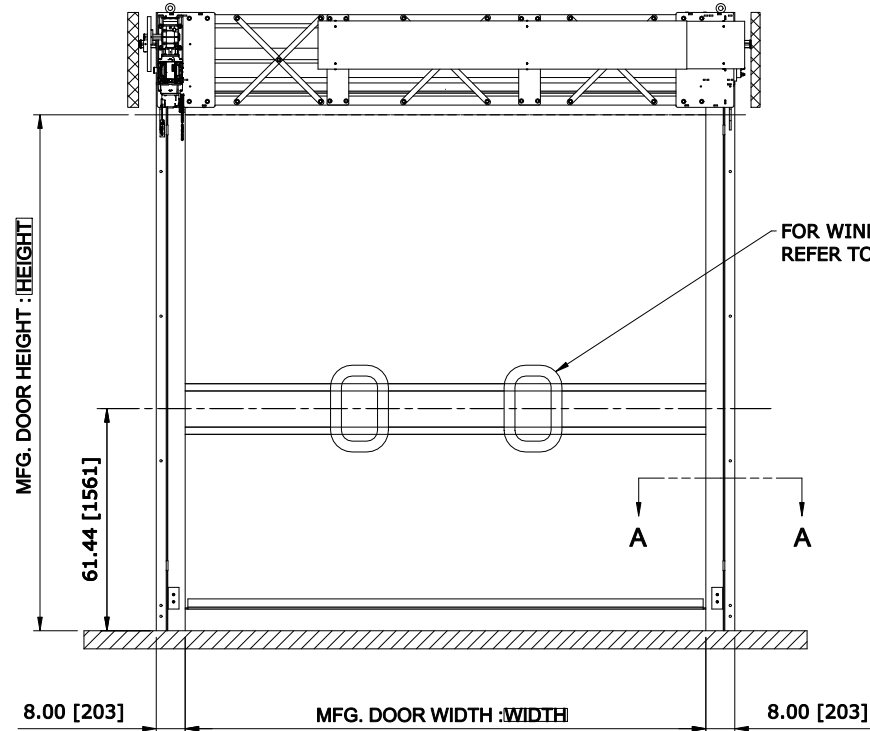

RECOMMENDED FOR MAINTENANCE.

LEFT VIEW

TOP VIEW

SECTION A-A

FRONT VIEW

FOR WINDOW CONFIGURATION REFER TO DOOR QUOTE.

27" STANDARD HEADROOM BALANCED CHAIN DRIVE NO COVERS LH

CONTROL PANEL:
CONTROLS

CUSTOMER:		SCALE = NOT TO SCALE	
LOCATION:		APPROVED BY:	APPROVED WITH CHANGES BY:
SALESMAN / DEALER:		DATE:	DATE:
DESCRIPTION: ULTRA TOUGH APPROVAL DRAWINGS			
DRAWING NO:		DESIGNER:	DATE:
8300T0060		J. Fisher	01/13/2017
Rev	Change	Date	Name