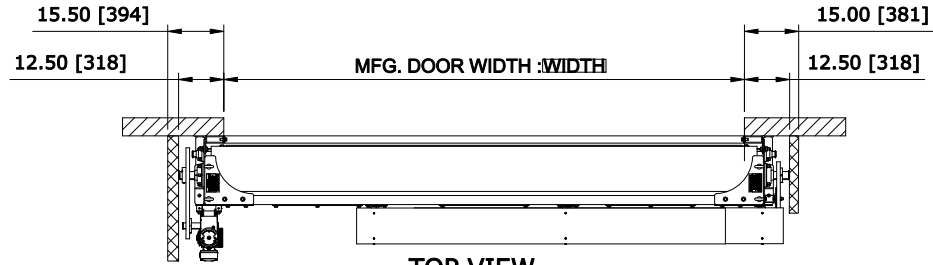

RECOMMENDED FOR MAINTENANCE.

LEFT VIEW

TOP VIEW

SECTION A-A

FRONT VIEW

FOR WINDOW CONFIGURATION REFER TO DOOR QUOTE.

27" STANDARD HEADROOM BALANCED CHAIN DRIVE NO COVERS LH

CONTROL PANEL:
CONTROLS

CUSTOMER:		SCALE = NOT TO SCALE	
LOCATION:		APPROVED BY:	APPROVED WITH CHANGES BY:
SALESMAN / DEALER:		DATE:	DATE:
DESCRIPTION: ULTRA TOUGH APPROVAL DRAWINGS			
DRAWING NO:		DESIGNER:	DATE:
8300T0060		J. Fisher	01/13/2017
Rev	Change	Date	Name