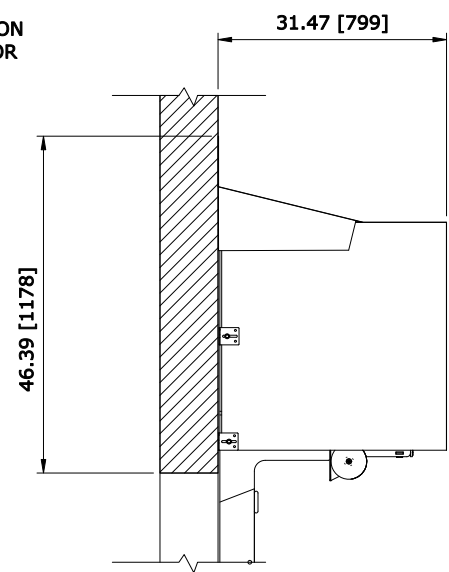

 RECOMMENDED FOR MAINTENANCE.

LEFT VIEW

FRONT VIEW

33.5" HEADROOM UNBALANCED DIRECT DRIVE WITH COVER LH
CONTROL PANEL:
CONTROLS

CUSTOMER:		SCALE = NOT TO SCALE	
LOCATION:		APPROVED BY:	APPROVED WITH CHANGES BY:
SALESMAN / DEALER:		DATE:	DATE:
DESCRIPTION: ULTRA TOUGH APPROVAL DRAWINGS			
DRAWING NO:		DESIGNER:	DATE:
8300T0066		J. Fisher	01/10/2017
Rev	Change	Date	Name