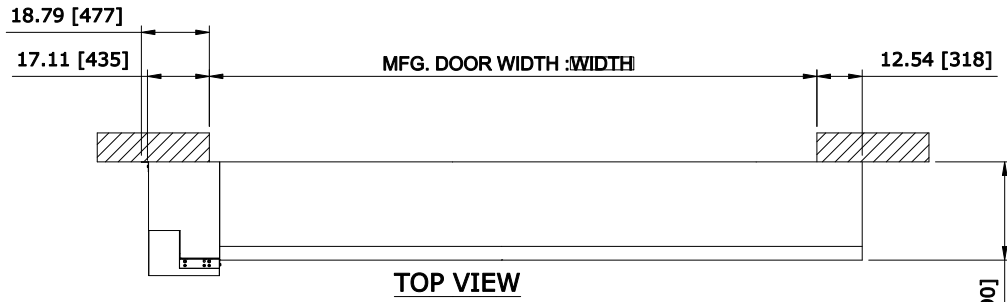

 RECOMMENDED FOR MAINTENANCE.

LEFT VIEW

FRONT VIEW

33.5" HEADROOM UNBALANCED DIRECT DRIVE WITH COVER LH
CONTROL PANEL:
CONTROLS

CUSTOMER:		SCALE = NOT TO SCALE	
LOCATION:		APPROVED BY:	APPROVED WITH CHANGES BY:
SALESMAN / DEALER:		DATE:	DATE:
DESCRIPTION: ULTRA TOUGH APPROVAL DRAWINGS			
DRAWING NO:		DESIGNER:	DATE:
8300T0066		J. Fisher	01/10/2017
Rev	Change	Date	Name