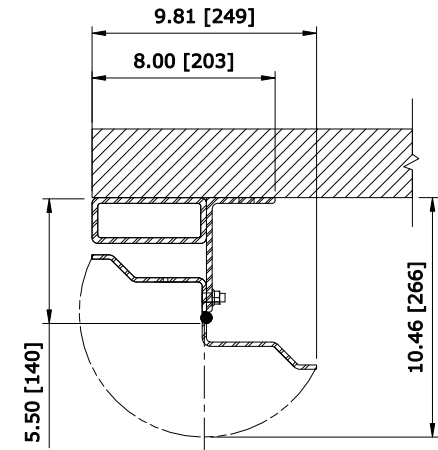

 RECOMMENDED FOR MAINTENANCE.

LEFT VIEW

FRONT VIEW

33.5" HEADROOM UNBALANCED DIRECT DRIVE WITH COVER LH
CONTROL PANEL:
CONTROLS

CUSTOMER:		SCALE = NOT TO SCALE	
LOCATION:		APPROVED BY:	APPROVED WITH CHANGES BY:
SALESMAN / DEALER:		DATE:	DATE:
DESCRIPTION: ULTRA TOUGH APPROVAL DRAWINGS			
DRAWING NO:		DESIGNER:	DATE:
8300T0066		J. Fisher	01/10/2017
Rev	Change	Date	Name