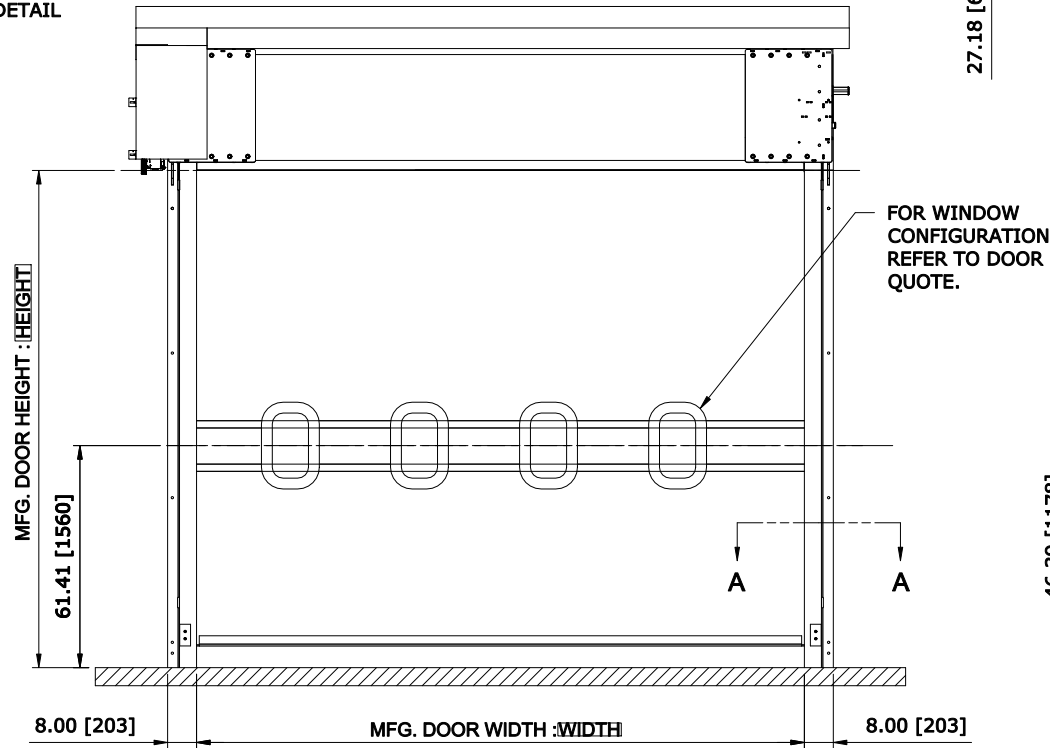

 RECOMMENDED FOR MAINTENANCE.

LEFT VIEW

FRONT VIEW

33.5" HEADROOM UNBALANCED DIRECT DRIVE WITH COVER LH
CONTROL PANEL:
CONTROLS

CUSTOMER:		SCALE = NOT TO SCALE	
LOCATION:		APPROVED BY:	APPROVED WITH CHANGES BY:
SALESMAN / DEALER:		DATE:	DATE:
DESCRIPTION: ULTRA TOUGH APPROVAL DRAWINGS			
DRAWING NO:		DESIGNER:	DATE:
8300T0066		J. Fisher	01/10/2017
Rev	Change	Date	Name