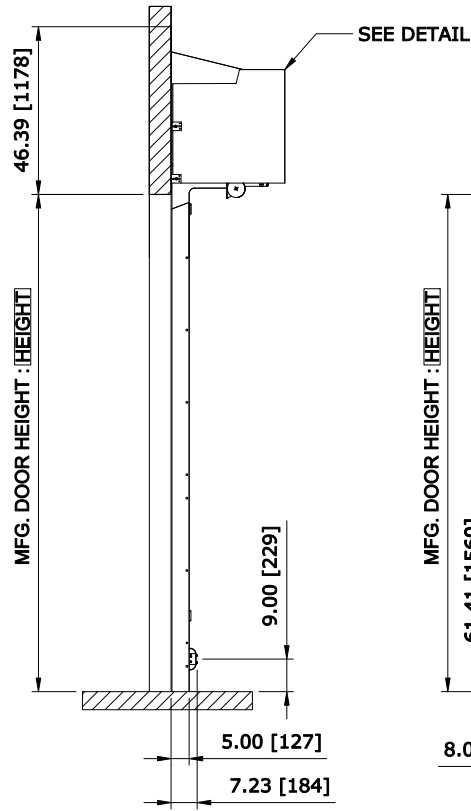

 RECOMMENDED FOR MAINTENANCE.

LEFT VIEW

FRONT VIEW

33.5" HEADROOM UNBALANCED DIRECT DRIVE WITH COVER LH
CONTROL PANEL:
CONTROLS

CUSTOMER:		SCALE = NOT TO SCALE	
LOCATION:		APPROVED BY:	APPROVED WITH CHANGES BY:
SALESMAN / DEALER:		DATE:	DATE:
DESCRIPTION: ULTRA TOUGH APPROVAL DRAWINGS			
DRAWING NO:		DESIGNER:	DATE:
8300T0066		J. Fisher	01/10/2017
Rev	Change	Date	Name