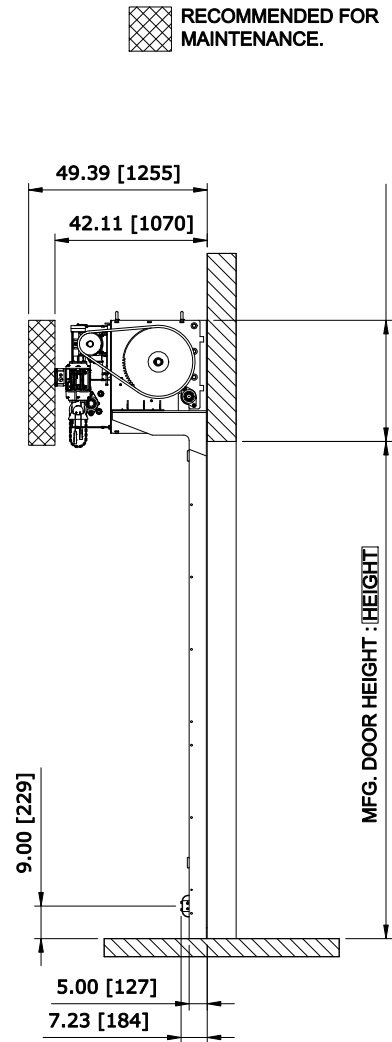

TOP VIEW

FRONT VIEW

RIGHT VIEW

SECTION A-A

33.5" HEADROOM UNBALANCED CHAIN DRIVE NO COVER RH

CONTROL PANEL:
[CONTROLS]

| | | | |
|---|--------|----------------------|---------------------------|
| CUSTOMER: | | SCALE = NOT TO SCALE | |
| LOCATION: | | APPROVED BY: | APPROVED WITH CHANGES BY: |
| SALESMAN / DEALER: | | DATE: | DATE: |
| DESCRIPTION: ULTRA TOUGH APPROVAL DRAWINGS | | | |
| DRAWING NO: | | DESIGNER: | DATE: |
| 8300T0069 | | J. Reitz | 01/24/2017 |
| Rev | Change | Date | Name |