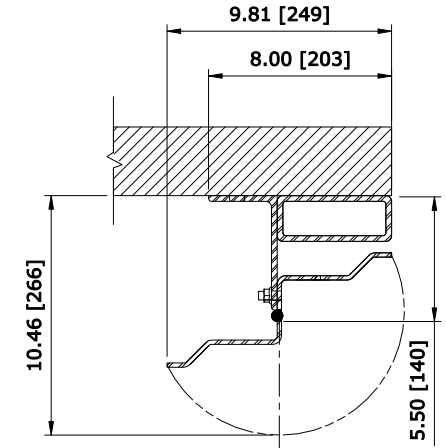

TOP VIEW

FRONT VIEW

RIGHT VIEW

SECTION A-A

33.5" HEADROOM UNBALANCED CHAIN DRIVE NO COVER RH

CONTROL PANEL:
[CONTROLS]

| | | | |
|---|--------|----------------------|---------------------------|
| CUSTOMER: | | SCALE = NOT TO SCALE | |
| LOCATION: | | APPROVED BY: | APPROVED WITH CHANGES BY: |
| SALESMAN / DEALER: | | DATE: | DATE: |
| DESCRIPTION: ULTRA TOUGH APPROVAL DRAWINGS | | | |
| DRAWING NO: | | DESIGNER: | DATE: |
| 8300T0069 | | J. Reitz | 01/24/2017 |
| Rev | Change | Date | Name |