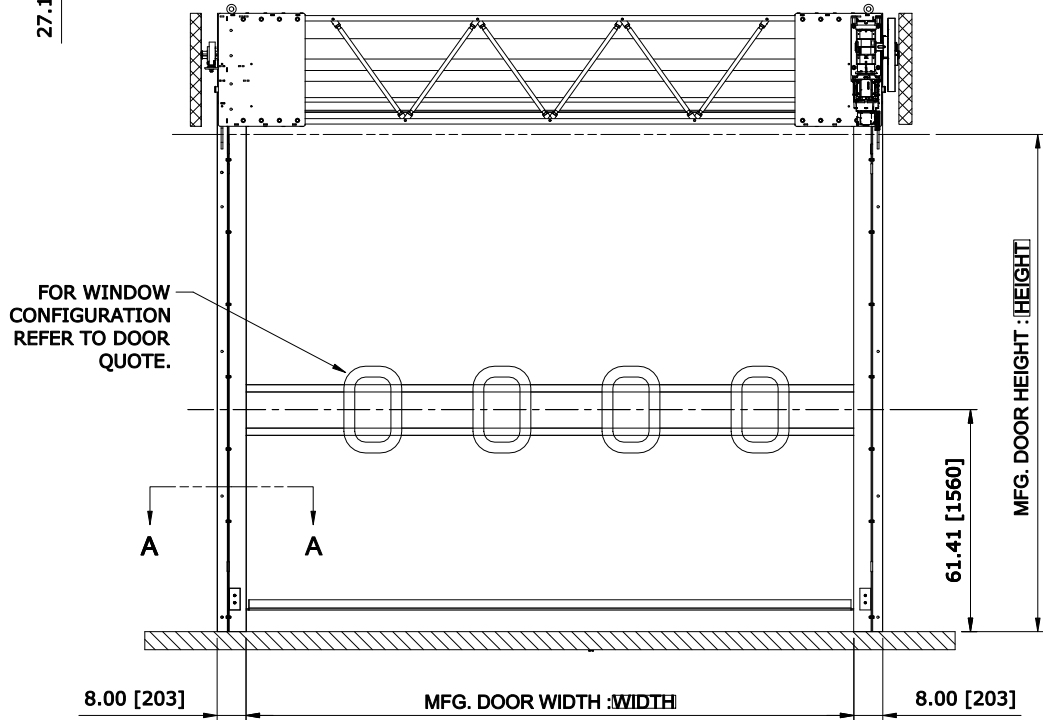

TOP VIEW

FRONT VIEW

RIGHT VIEW

SECTION A-A

33.5" HEADROOM UNBALANCED CHAIN DRIVE NO COVER RH

CONTROL PANEL:
[CONTROLS]

| | | | |
|---|--------|----------------------|---------------------------|
| CUSTOMER: | | SCALE = NOT TO SCALE | |
| LOCATION: | | APPROVED BY: | APPROVED WITH CHANGES BY: |
| SALESMAN / DEALER: | | DATE: | DATE: |
| DESCRIPTION: ULTRA TOUGH APPROVAL DRAWINGS | | | |
| DRAWING NO: | | DESIGNER: | DATE: |
| 8300T0069 | | J. Reitz | 01/24/2017 |
| Rev | Change | Date | Name |