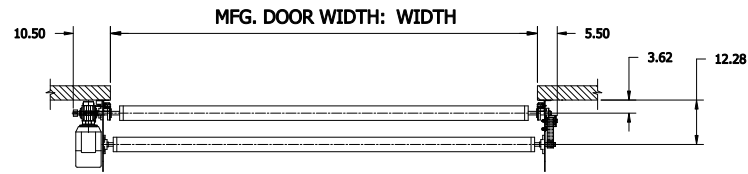

NOTE:
 DIM "A" = 20" (STANDARD LINTEL)
 DIM "A" = 15" (FOR REDUCED LINTEL OPTION)
 REDUCED LINTEL IS AN AVAILABLE OPTION

TOP VIEW

LEFT VIEW

FRONT VIEW

RIGHT VIEW

**HS8010P - LH DOOR - NO COVER
 WITH INSULATED CURTAIN**

CONTROL PANEL:
 CONTROLS

CUSTOMER:		SCALE = NOT TO SCALE	
LOCATION:		APPROVED BY:	APPROVED WITH CHANGES BY:
SALESMAN / DEALER:		DATE:	DATE:
		DESCRIPTION: HS8010-P APPROVAL DRAWING	
DRAWING NO: 8300T0085		DESIGNER: T. LINDSEY	DATE: 9/7/2017
Rev	Change	Date	Name