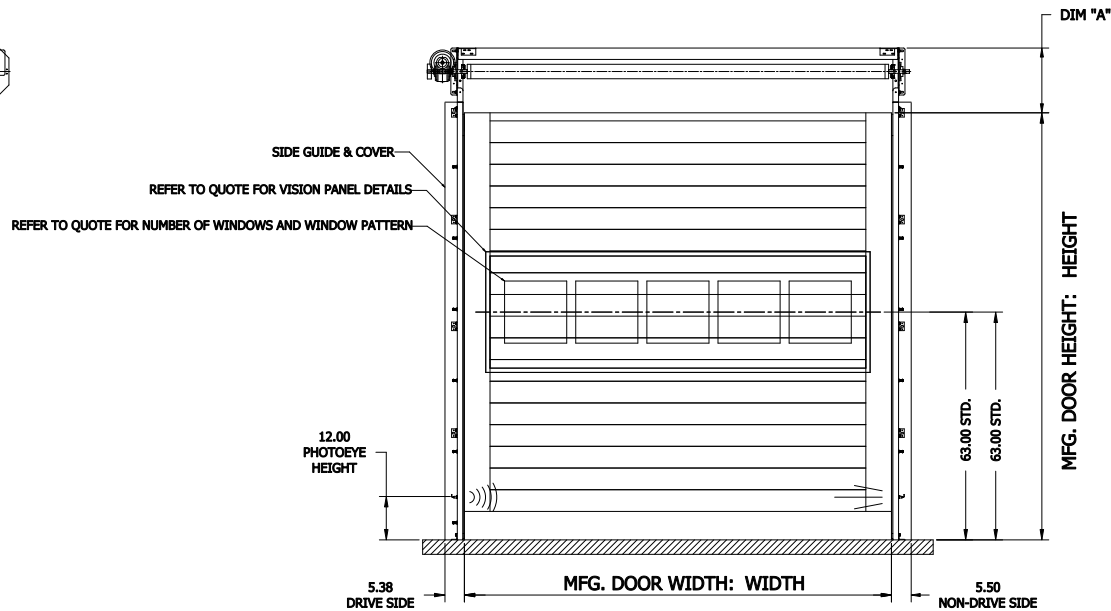

NOTE:
 DIM "A" = 20" (STANDARD LINTEL)
 DIM "A" = 15" (FOR REDUCED LINTEL OPTION)
 REDUCED LINTEL IS AN AVAILABLE OPTION

TOP VIEW

LEFT VIEW

FRONT VIEW

RIGHT VIEW

**HS8010P - LH DOOR - NO COVER
 WITH INSULATED CURTAIN**

CONTROL PANEL:
 CONTROLS

CUSTOMER:		SCALE = NOT TO SCALE	
LOCATION:		APPROVED BY:	APPROVED WITH CHANGES BY:
SALESMAN / DEALER:		DATE:	DATE:
		DESCRIPTION: HS8010-P APPROVAL DRAWING	
DRAWING NO: 8300T0085		DESIGNER: T. LINDSEY	DATE: 9/7/2017
Rev	Change	Date	Name