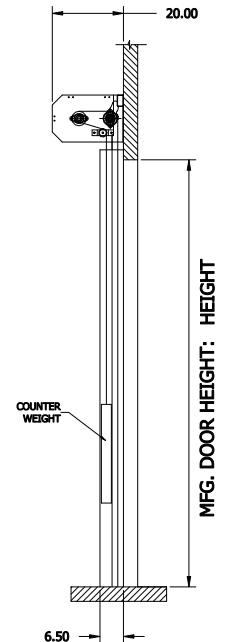

NOTE:
 DIM "A" = 20" (STANDARD LINTEL)
 DIM "A" = 15" (FOR REDUCED LINTEL OPTION)
 REDUCED LINTEL IS AN AVAILABLE OPTION

TOP VIEW

LEFT VIEW

FRONT VIEW

RIGHT VIEW

**HS8010P - LH DOOR - NO COVER
 WITH INSULATED CURTAIN**

CONTROL PANEL:
 CONTROLS

CUSTOMER:		SCALE = NOT TO SCALE	
LOCATION:		APPROVED BY:	APPROVED WITH CHANGES BY:
SALESMAN / DEALER:		DATE:	DATE:
		DESCRIPTION: HS8010-P APPROVAL DRAWING	
DRAWING NO: 8300T0085		DESIGNER: T. LINDSEY	DATE: 9/7/2017
Rev	Change	Date	Name