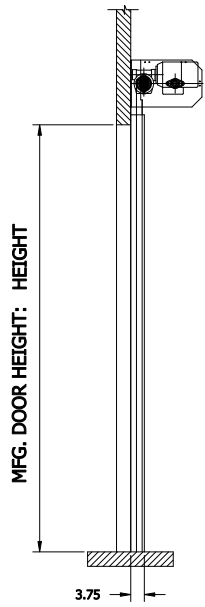

NOTE:
 DIM "A" = 20" (STANDARD LINTEL)
 DIM "A" = 15" (FOR REDUCED LINTEL OPTION)
 REDUCED LINTEL IS AN AVAILABLE OPTION

TOP VIEW

LEFT VIEW

FRONT VIEW

RIGHT VIEW

**HS8010P - LH DOOR - NO COVER
 WITH INSULATED CURTAIN**

CONTROL PANEL:
 CONTROLS

CUSTOMER:		SCALE = NOT TO SCALE	
LOCATION:		APPROVED BY:	APPROVED WITH CHANGES BY:
SALESMAN / DEALER:		DATE:	DATE:
		DESCRIPTION: HS8010-P APPROVAL DRAWING	
DRAWING NO: 8300T0085		DESIGNER: T. LINDSEY	DATE: 9/7/2017
Rev	Change	Date	Name