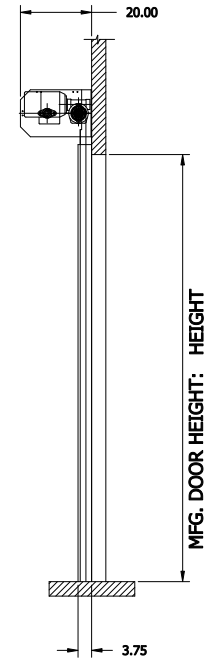

NOTE:
 DIM "A" = 20" (STANDARD LINTEL)
 DIM "A" = 15" (FOR REDUCED LINTEL OPTION)
 REDUCED LINTEL IS AN AVAILABLE OPTION

**HS8010P - RH DOOR - NO COVER
 WITH INSULATED CURTAIN**

CONTROL PANEL:
 CONTROLS

CUSTOMER:		SCALE = NOT TO SCALE	
LOCATION:		APPROVED BY:	APPROVED WITH CHANGES BY:
SALESMAN / DEALER:		DATE:	DATE:
		DESCRIPTION: HS8010-P APPROVAL DRAWING	
DRAWING NO: 8300T0086		DESIGNER: T. LINDSEY	DATE: 9/7/2017
Rev	Change	Date	Name