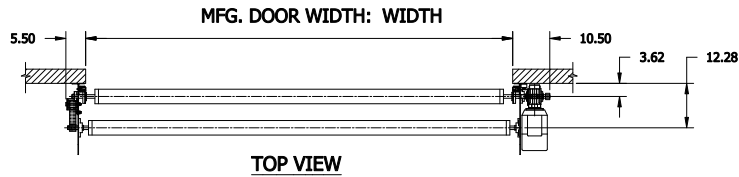

NOTE:
 DIM "A" = 20" (STANDARD LINTEL)
 DIM "A" = 15" (FOR REDUCED LINTEL OPTION)
 REDUCED LINTEL IS AN AVAILABLE OPTION

**HS8010P - RH DOOR - NO COVER
 WITH INSULATED CURTAIN**

CONTROL PANEL:
 CONTROLS

CUSTOMER:		SCALE = NOT TO SCALE	
LOCATION:		APPROVED BY:	APPROVED WITH CHANGES BY:
SALESMAN / DEALER:		DATE:	DATE:
		DESCRIPTION: HS8010-P APPROVAL DRAWING	
DRAWING NO: 8300T0086		DESIGNER: T. LINDSEY	DATE: 9/7/2017
Rev	Change	Date	Name