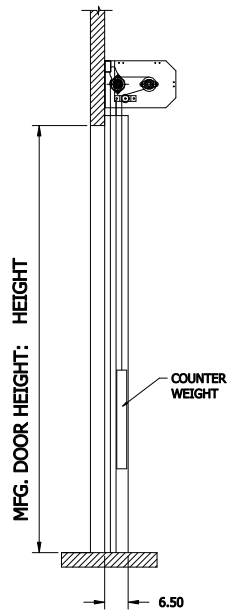

NOTE:
 DIM "A" = 20" (STANDARD LINTEL)
 DIM "A" = 15" (FOR REDUCED LINTEL OPTION)
 REDUCED LINTEL IS AN AVAILABLE OPTION

**HS8010P - RH DOOR - NO COVER
 WITH INSULATED CURTAIN**

CONTROL PANEL:
 CONTROLS

CUSTOMER:		SCALE = NOT TO SCALE	
LOCATION:		APPROVED BY:	APPROVED WITH CHANGES BY:
SALESMAN / DEALER:		DATE:	DATE:
		DESCRIPTION: HS8010-P APPROVAL DRAWING	
DRAWING NO: 8300T0086		DESIGNER: T. LINDSEY	DATE: 9/7/2017
Rev	Change	Date	Name