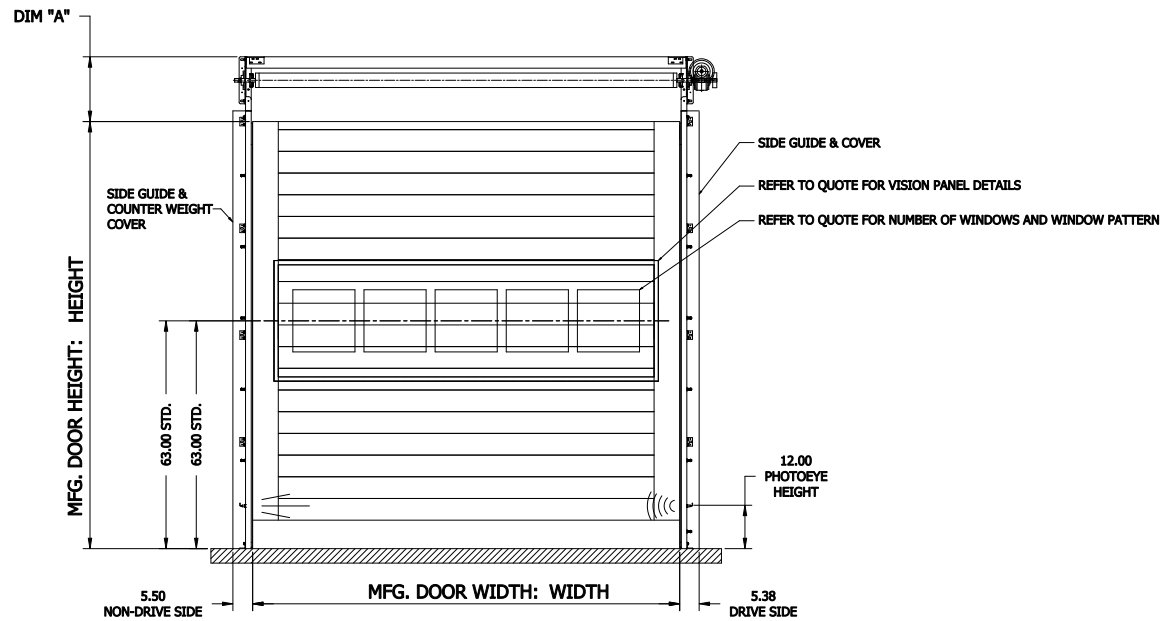

NOTE:
 DIM "A" = 20" (STANDARD LINTEL)
 DIM "A" = 15" (FOR REDUCED LINTEL OPTION)
 REDUCED LINTEL IS AN AVAILABLE OPTION

**HS8010P - RH DOOR - NO COVER
 WITH INSULATED CURTAIN**

CONTROL PANEL:
 CONTROLS

CUSTOMER:		SCALE = NOT TO SCALE	
LOCATION:		APPROVED BY:	APPROVED WITH CHANGES BY:
SALESMAN / DEALER:		DATE:	DATE:
		DESCRIPTION: HS8010-P APPROVAL DRAWING	
DRAWING NO: 8300T0086		DESIGNER: T. LINDSEY	DATE: 9/7/2017
Rev	Change	Date	Name