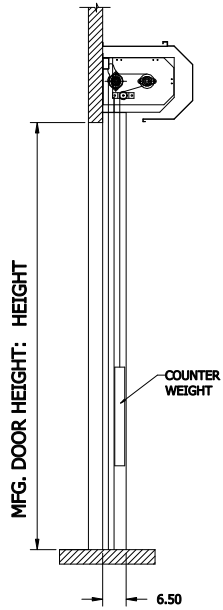

NOTE:
 STANDARD COVERS: DIM "A" = 20" AND DIM "B" = 20"
 LARGE COVERS: DIM "A" = 22.5" AND DIM "B" = 25"
 DOORS WILL HAVE STANDARD COVER IF DH <= 15FT (STANDARD FABRIC) OR DH <= 10FT (INSULATED PANELS)
 DOORS WILL HAVE LARGE COVERS IF DH > 15FT (STANDARD FABRIC) OR DH > 10FT (INSULATED PANELS)

HS8010P - RH DOOR - COVER
 WITH INSULATED CURTAIN
 CONTROL PANEL:
 CONTROLS

CUSTOMER:		SCALE = NOT TO SCALE	
LOCATION:		APPROVED BY:	APPROVED WITH CHANGES BY:
SALESMAN / DEALER:		DATE:	DATE:
		DESCRIPTION: HS8010-P APPROVAL DRAWING	
DRAWING NO: 8300T0088		DESIGNER: T. LINDSEY	DATE: 9/7/2017
Rev	Change	Date	Name