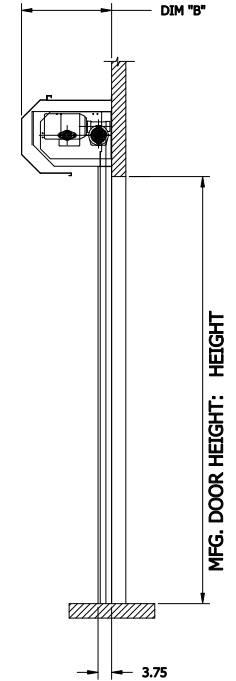

NOTE:
 STANDARD COVERS: DIM "A" = 20" AND DIM "B" = 20"
 LARGE COVERS: DIM "A" = 22.5" AND DIM "B" = 25"
 DOORS WILL HAVE STANDARD COVER IF DH <= 15FT (STANDARD FABRIC) OR DH <= 10FT (INSULATED PANELS)
 DOORS WILL HAVE LARGE COVERS IF DH > 15FT (STANDARD FABRIC) OR DH > 10FT (INSULATED PANELS)

HS8010P - RH DOOR - COVER
 WITH INSULATED CURTAIN
 CONTROL PANEL:
 CONTROLS

CUSTOMER:		SCALE = NOT TO SCALE	
LOCATION:		APPROVED BY:	APPROVED WITH CHANGES BY:
SALESMAN / DEALER:		DATE:	DATE:
		DESCRIPTION: HS8010-P APPROVAL DRAWING	
DRAWING NO: 8300T0088		DESIGNER: T. LINDSEY	DATE: 9/7/2017
Rev	Change	Date	Name