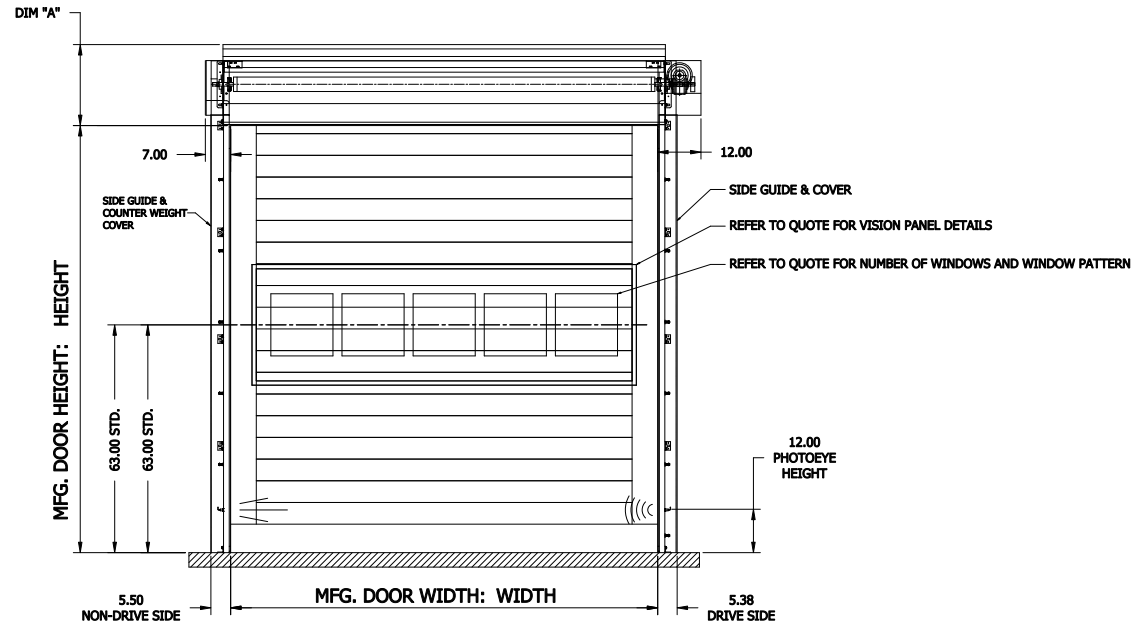

NOTE:
 STANDARD COVERS: DIM "A" = 20" AND DIM "B" = 20"
 LARGE COVERS: DIM "A" = 22.5" AND DIM "B" = 25"
 DOORS WILL HAVE STANDARD COVER IF DH <= 15FT (STANDARD FABRIC) OR DH <= 10FT (INSULATED PANELS)
 DOORS WILL HAVE LARGE COVERS IF DH > 15FT (STANDARD FABRIC) OR DH > 10FT (INSULATED PANELS)

HS8010P - RH DOOR - COVER
 WITH INSULATED CURTAIN
 CONTROL PANEL:
 CONTROLS

CUSTOMER:		SCALE = NOT TO SCALE	
LOCATION:		APPROVED BY:	APPROVED WITH CHANGES BY:
SALESMAN / DEALER:		DATE:	DATE:
		DESCRIPTION: HS8010-P APPROVAL DRAWING	
DRAWING NO: 8300T0088		DESIGNER: T. LINDSEY	DATE: 9/7/2017
Rev	Change	Date	Name