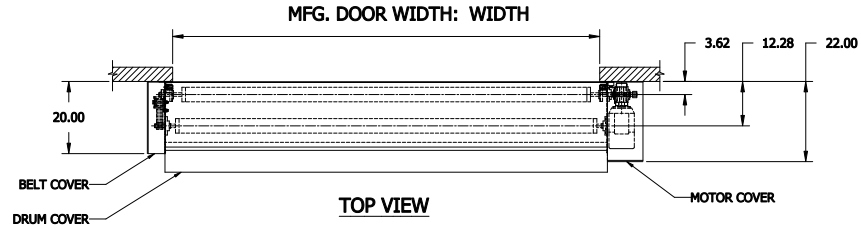

NOTE:
 STANDARD COVERS: DIM "A" = 20" AND DIM "B" = 20"
 LARGE COVERS: DIM "A" = 22.5" AND DIM "B" = 25"
 DOORS WILL HAVE STANDARD COVER IF DH <= 15FT (STANDARD FABRIC) OR DH <= 10FT (INSULATED PANELS)
 DOORS WILL HAVE LARGE COVERS IF DH > 15FT (STANDARD FABRIC) OR DH > 10FT (INSULATED PANELS)

HS8010P - RH DOOR - COVER
 WITH INSULATED CURTAIN
 CONTROL PANEL:
 CONTROLS

CUSTOMER:		SCALE = NOT TO SCALE	
LOCATION:		APPROVED BY:	APPROVED WITH CHANGES BY:
SALESMAN / DEALER:		DATE:	DATE:
		DESCRIPTION: HS8010-P APPROVAL DRAWING	
DRAWING NO: 8300T0088		DESIGNER: T. LINDSEY	DATE: 9/7/2017
Rev	Change	Date	Name