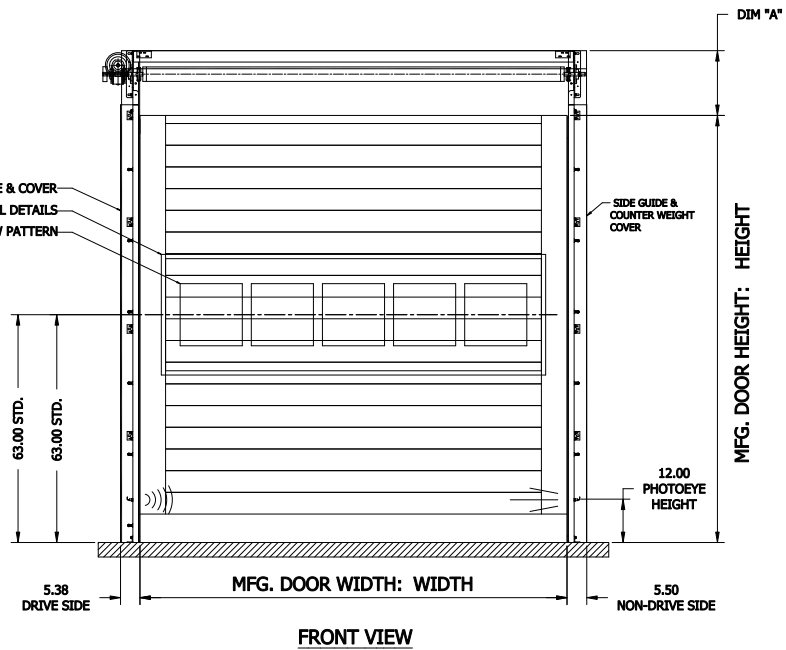

NOTE:  
 DIM "A" = 20" (STANDARD LINTEL)  
 DIM "A" = 15" (FOR REDUCED LINTEL OPTION)  
 REDUCED LINTEL IS AN AVAILABLE OPTION

SIDE GUIDE & COVER  
 REFER TO QUOTE FOR VISION PANEL DETAILS  
 REFER TO QUOTE FOR NUMBER OF WINDOWS AND WINDOW PATTERN

HS8010P - LH DOOR - NO COVER - WITH FOREFRAME  
 WITH INSULATED CURTAIN

CONTROL PANEL:  
 CONTROLS

CUSTOMER:		SCALE = NOT TO SCALE	
LOCATION:		APPROVED BY:	APPROVED WITH CHANGES BY:
SALESMAN / DEALER:		DATE:	DATE:
		DESCRIPTION: HS8010-P APPROVAL DRAWING	
DRAWING NO: 8300T0089		DESIGNER: T. LINDSEY	DATE: 9/7/2017
Rev	Change	Date	Name