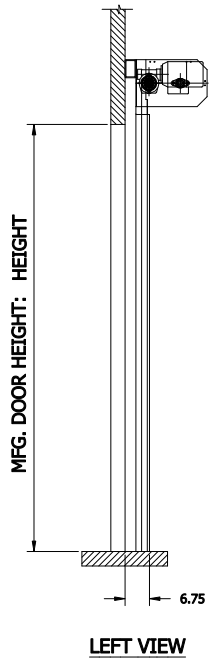

NOTE:  
 DIM "A" = 20" (STANDARD LINTEL)  
 DIM "A" = 15" (FOR REDUCED LINTEL OPTION)  
 REDUCED LINTEL IS AN AVAILABLE OPTION

SIDE GUIDE & COVER  
 REFER TO QUOTE FOR VISION PANEL DETAILS  
 REFER TO QUOTE FOR NUMBER OF WINDOWS AND WINDOW PATTERN

HS8010P - LH DOOR - NO COVER - WITH FOREFRAME  
 WITH INSULATED CURTAIN

CONTROL PANEL:  
 CONTROLS

CUSTOMER:		SCALE = NOT TO SCALE	
LOCATION:		APPROVED BY:	APPROVED WITH CHANGES BY:
SALESMAN / DEALER:		DATE:	DATE:
		DESCRIPTION: HS8010-P APPROVAL DRAWING	
DRAWING NO: 8300T0089		DESIGNER: T. LINDSEY	DATE: 9/7/2017
Rev	Change	Date	Name