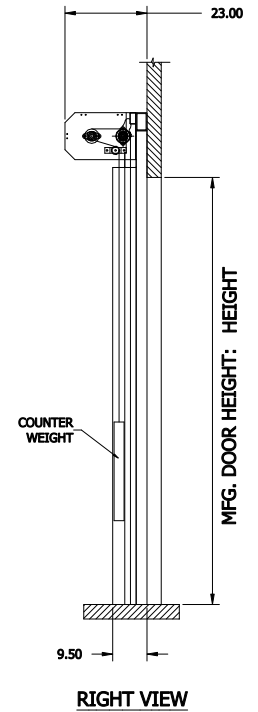

NOTE:  
 DIM "A" = 20" (STANDARD LINTEL)  
 DIM "A" = 15" (FOR REDUCED LINTEL OPTION)  
 REDUCED LINTEL IS AN AVAILABLE OPTION

SIDE GUIDE & COVER  
 REFER TO QUOTE FOR VISION PANEL DETAILS  
 REFER TO QUOTE FOR NUMBER OF WINDOWS AND WINDOW PATTERN

HS8010P - LH DOOR - NO COVER - WITH FOREFRAME  
 WITH INSULATED CURTAIN

CONTROL PANEL:  
 CONTROLS

CUSTOMER:		SCALE = NOT TO SCALE	
LOCATION:		APPROVED BY:	APPROVED WITH CHANGES BY:
SALESMAN / DEALER:		DATE:	DATE:
		DESCRIPTION: HS8010-P APPROVAL DRAWING	
DRAWING NO: 8300T0089		DESIGNER: T. LINDSEY	DATE: 9/7/2017
Rev	Change	Date	Name