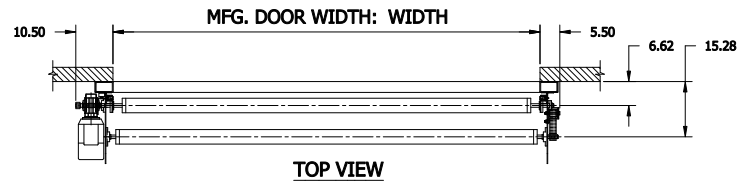

NOTE:  
 DIM "A" = 20" (STANDARD LINTEL)  
 DIM "A" = 15" (FOR REDUCED LINTEL OPTION)  
 REDUCED LINTEL IS AN AVAILABLE OPTION

SIDE GUIDE & COVER  
 REFER TO QUOTE FOR VISION PANEL DETAILS  
 REFER TO QUOTE FOR NUMBER OF WINDOWS AND WINDOW PATTERN

HS8010P - LH DOOR - NO COVER - WITH FOREFRAME  
 WITH INSULATED CURTAIN

CONTROL PANEL:  
 CONTROLS

CUSTOMER:		SCALE = NOT TO SCALE	
LOCATION:		APPROVED BY:	APPROVED WITH CHANGES BY:
SALESMAN / DEALER:		DATE:	DATE:
		DESCRIPTION: HS8010-P APPROVAL DRAWING	
DRAWING NO: 8300T0089		DESIGNER: T. LINDSEY	DATE: 9/7/2017
Rev	Change	Date	Name