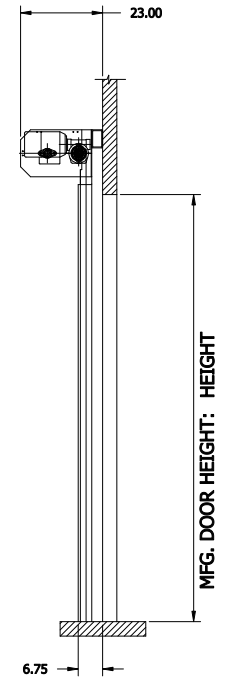

NOTE:
 DIM "A" = 20" (STANDARD LINTEL)
 DIM "A" = 15" (FOR REDUCED LINTEL OPTION)
 REDUCED LINTEL IS AN AVAILABLE OPTION

TOP VIEW

LEFT VIEW

FRONT VIEW

RIGHT VIEW

HS8010P - RH DOOR - NO COVER - WITH FOREFRAME
 WITH INSULATED CURTAIN

CONTROL PANEL:
 CONTROLS

CUSTOMER:		SCALE = NOT TO SCALE	
LOCATION:		APPROVED BY:	APPROVED WITH CHANGES BY:
SALESMAN / DEALER:		DATE:	DATE:
		DESCRIPTION: HS8010-P APPROVAL DRAWING	
DRAWING NO: 8300T0090		DESIGNER: T. LINDSEY	DATE: 9/7/2017
Rev	Change	Date	Name