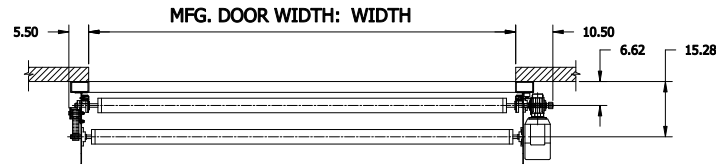

NOTE:
 DIM "A" = 20" (STANDARD LINTEL)
 DIM "A" = 15" (FOR REDUCED LINTEL OPTION)
 REDUCED LINTEL IS AN AVAILABLE OPTION

TOP VIEW

LEFT VIEW

FRONT VIEW

RIGHT VIEW

HS8010P - RH DOOR - NO COVER - WITH FOREFRAME
 WITH INSULATED CURTAIN

CONTROL PANEL:
 CONTROLS

CUSTOMER:		SCALE = NOT TO SCALE	
LOCATION:		APPROVED BY:	APPROVED WITH CHANGES BY:
SALESMAN / DEALER:		DATE:	DATE:
		DESCRIPTION: HS8010-P APPROVAL DRAWING	
DRAWING NO: 8300T0090		DESIGNER: T. LINDSEY	DATE: 9/7/2017
Rev	Change	Date	Name