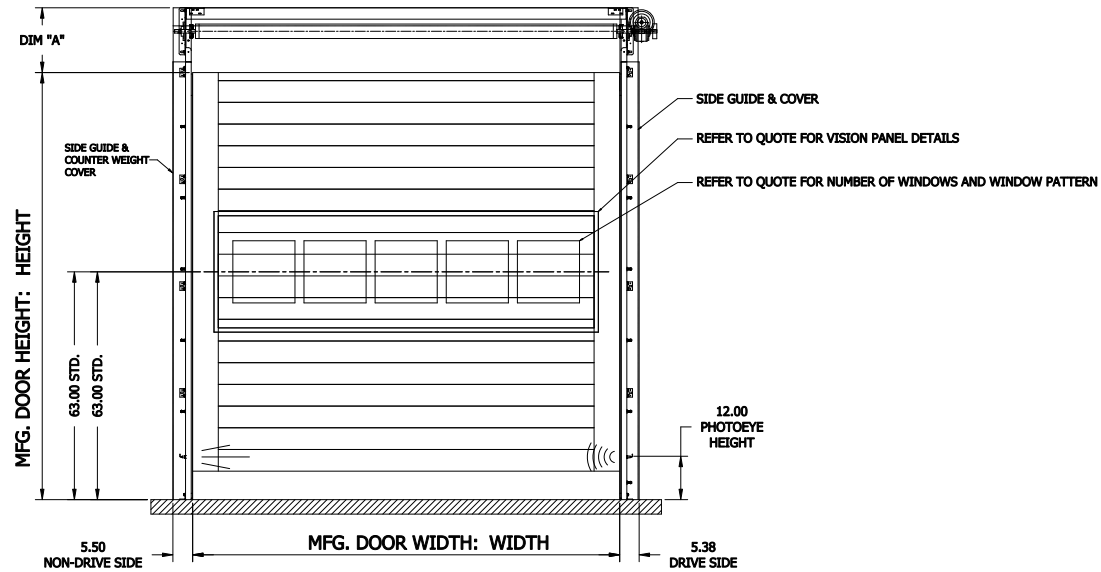

NOTE:
 DIM "A" = 20" (STANDARD LINTEL)
 DIM "A" = 15" (FOR REDUCED LINTEL OPTION)
 REDUCED LINTEL IS AN AVAILABLE OPTION

TOP VIEW

LEFT VIEW

FRONT VIEW

RIGHT VIEW

HS8010P - RH DOOR - NO COVER - WITH FOREFRAME
 WITH INSULATED CURTAIN

CONTROL PANEL:
 CONTROLS

CUSTOMER:		SCALE = NOT TO SCALE	
LOCATION:		APPROVED BY:	APPROVED WITH CHANGES BY:
SALESMAN / DEALER:		DATE:	DATE:
		DESCRIPTION: HS8010-P APPROVAL DRAWING	
DRAWING NO: 8300T0090		DESIGNER: T. LINDSEY	DATE: 9/7/2017
Rev	Change	Date	Name