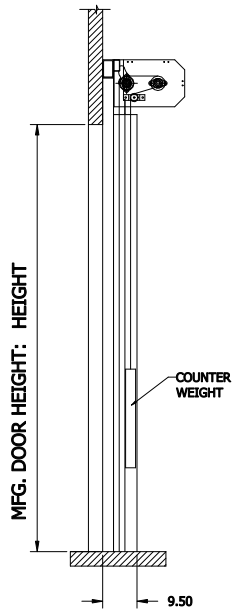

NOTE:
 DIM "A" = 20" (STANDARD LINTEL)
 DIM "A" = 15" (FOR REDUCED LINTEL OPTION)
 REDUCED LINTEL IS AN AVAILABLE OPTION

TOP VIEW

LEFT VIEW

FRONT VIEW

RIGHT VIEW

HS8010P - RH DOOR - NO COVER - WITH FOREFRAME
 WITH INSULATED CURTAIN

CONTROL PANEL:
 CONTROLS

CUSTOMER:		SCALE = NOT TO SCALE	
LOCATION:		APPROVED BY:	APPROVED WITH CHANGES BY:
SALESMAN / DEALER:		DATE:	DATE:
		DESCRIPTION: HS8010-P APPROVAL DRAWING	
DRAWING NO: 8300T0090		DESIGNER: T. LINDSEY	DATE: 9/7/2017
Rev	Change	Date	Name