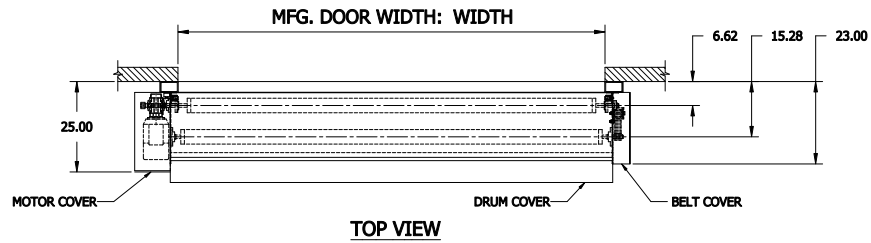

NOTE:
 STANDARD COVERS: DIM "A" = 20" AND DIM "B" = 20"
 LARGE COVERS: DIM "A" = 22.5" AND DIM "B" = 25"
 DOORS WILL HAVE STANDARD COVER IF DH <= 15FT (STANDARD FABRIC) OR DH <= 10FT (INSULATED PANELS)
 DOORS WILL HAVE LARGE COVERS IF DH > 15FT (STANDARD FABRIC) OR DH > 10FT (INSULATED PANELS)

**HS8010P - LH DOOR - COVER - WITH FOREFRAME
 WITH INSULATED CURTAIN**

CONTROL PANEL:
 CONTROLS

CUSTOMER:		SCALE = NOT TO SCALE	
LOCATION:		APPROVED BY:	APPROVED WITH CHANGES BY:
SALESMAN / DEALER:		DATE:	DATE:
		DESCRIPTION: HS8010-P APPROVAL DRAWING	
DRAWING NO: 8300T0091		DESIGNER: T. LINDSEY	DATE: 9/7/2017
Rev	Change	Date	Name