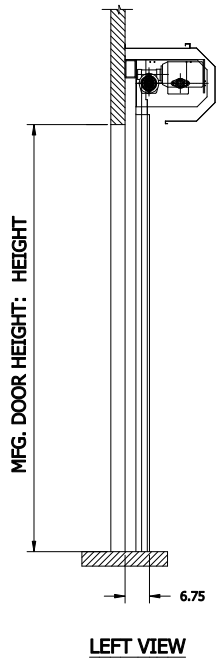

NOTE:
 STANDARD COVERS: DIM "A" = 20" AND DIM "B" = 20"
 LARGE COVERS: DIM "A" = 22.5" AND DIM "B" = 25"
 DOORS WILL HAVE STANDARD COVER IF DH <= 15FT (STANDARD FABRIC) OR DH <= 10FT (INSULATED PANELS)
 DOORS WILL HAVE LARGE COVERS IF DH > 15FT (STANDARD FABRIC) OR DH > 10FT (INSULATED PANELS)

**HS8010P - LH DOOR - COVER - WITH FOREFRAME
 WITH INSULATED CURTAIN**

CONTROL PANEL:
 CONTROLS

CUSTOMER:		SCALE = NOT TO SCALE	
LOCATION:		APPROVED BY:	APPROVED WITH CHANGES BY:
SALESMAN / DEALER:		DATE:	DATE:
		DESCRIPTION: HS8010-P APPROVAL DRAWING	
DRAWING NO: 8300T0091		DESIGNER: T. LINDSEY	DATE: 9/7/2017
Rev	Change	Date	Name