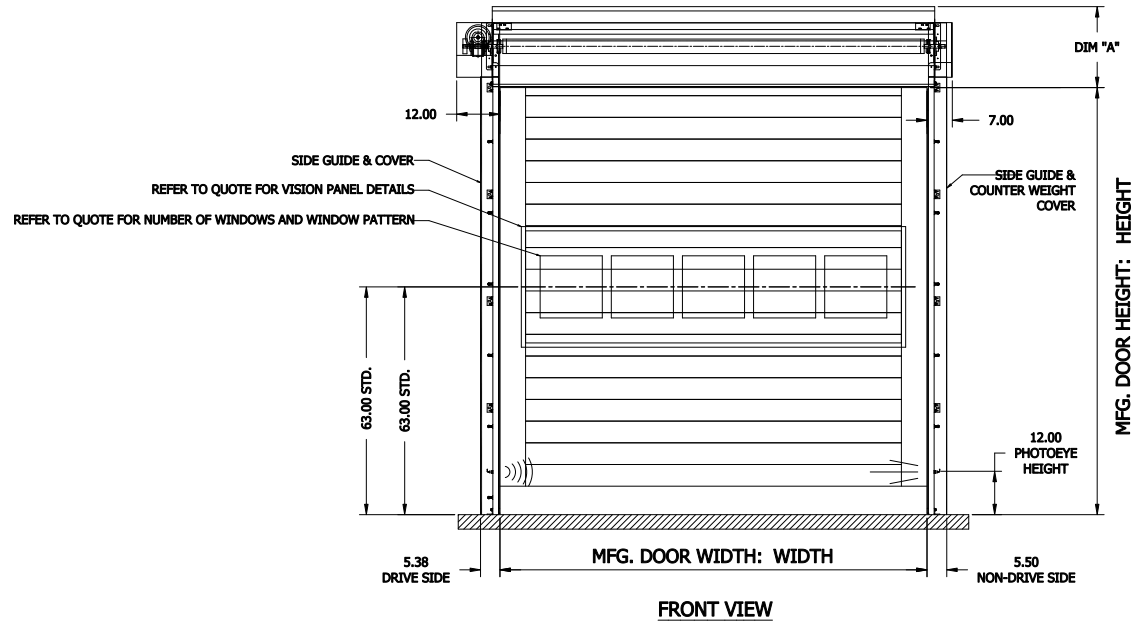

NOTE:
 STANDARD COVERS: DIM "A" = 20" AND DIM "B" = 20"
 LARGE COVERS: DIM "A" = 22.5" AND DIM "B" = 25"
 DOORS WILL HAVE STANDARD COVER IF DH <= 15FT (STANDARD FABRIC) OR DH <= 10FT (INSULATED PANELS)
 DOORS WILL HAVE LARGE COVERS IF DH > 15FT (STANDARD FABRIC) OR DH > 10FT (INSULATED PANELS)

**HS8010P - LH DOOR - COVER - WITH FOREFRAME
 WITH INSULATED CURTAIN**

CONTROL PANEL:
 CONTROLS

CUSTOMER:		SCALE = NOT TO SCALE	
LOCATION:		APPROVED BY:	APPROVED WITH CHANGES BY:
SALESMAN / DEALER:		DATE:	DATE:
		DESCRIPTION: HS8010-P APPROVAL DRAWING	
DRAWING NO: 8300T0091		DESIGNER: T. LINDSEY	DATE: 9/7/2017
Rev	Change	Date	Name