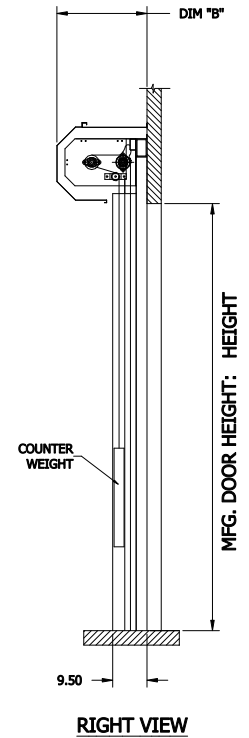

NOTE:
 STANDARD COVERS: DIM "A" = 20" AND DIM "B" = 20"
 LARGE COVERS: DIM "A" = 22.5" AND DIM "B" = 25"
 DOORS WILL HAVE STANDARD COVER IF DH <= 15FT (STANDARD FABRIC) OR DH <= 10FT (INSULATED PANELS)
 DOORS WILL HAVE LARGE COVERS IF DH > 15FT (STANDARD FABRIC) OR DH > 10FT (INSULATED PANELS)

**HS8010P - LH DOOR - COVER - WITH FOREFRAME
 WITH INSULATED CURTAIN**

CONTROL PANEL:
 CONTROLS

CUSTOMER:		SCALE = NOT TO SCALE	
LOCATION:		APPROVED BY:	APPROVED WITH CHANGES BY:
SALESMAN / DEALER:		DATE:	DATE:
		DESCRIPTION: HS8010-P APPROVAL DRAWING	
DRAWING NO: 8300T0091		DESIGNER: T. LINDSEY	DATE: 9/7/2017
Rev	Change	Date	Name