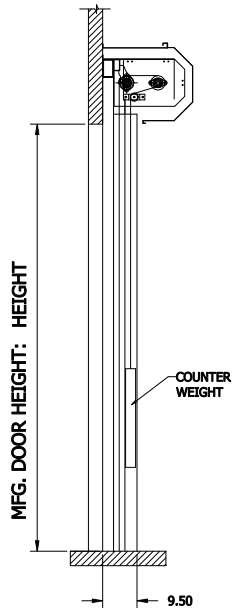

NOTE:  
 STANDARD COVERS: DIM "A" = 20" AND DIM "B" = 20"  
 LARGE COVERS: DIM "A" = 22.5" AND DIM "B" = 25"  
 DOORS WILL HAVE STANDARD COVER IF DH <= 15FT (STANDARD FABRIC) OR DH <= 10FT (INSULATED PANELS)  
 DOORS WILL HAVE LARGE COVERS IF DH > 15FT (STANDARD FABRIC) OR DH > 10FT (INSULATED PANELS)

TOP VIEW

LEFT VIEW

FRONT VIEW

RIGHT VIEW

HS8010P - RH DOOR - COVER - WITH FOREFRAME  
 WITH INSULATED CURTAIN

CONTROL PANEL:  
 CONTROLS

CUSTOMER:		SCALE = NOT TO SCALE	
LOCATION:		APPROVED BY:	APPROVED WITH CHANGES BY:
SALESMAN / DEALER:		DATE:	DATE:
		DESCRIPTION: HS8010-P APPROVAL DRAWING	
DRAWING NO: 8300T0092		DESIGNER: T. LINDSEY	DATE: 9/7/2017
Rev	Change	Date	Name