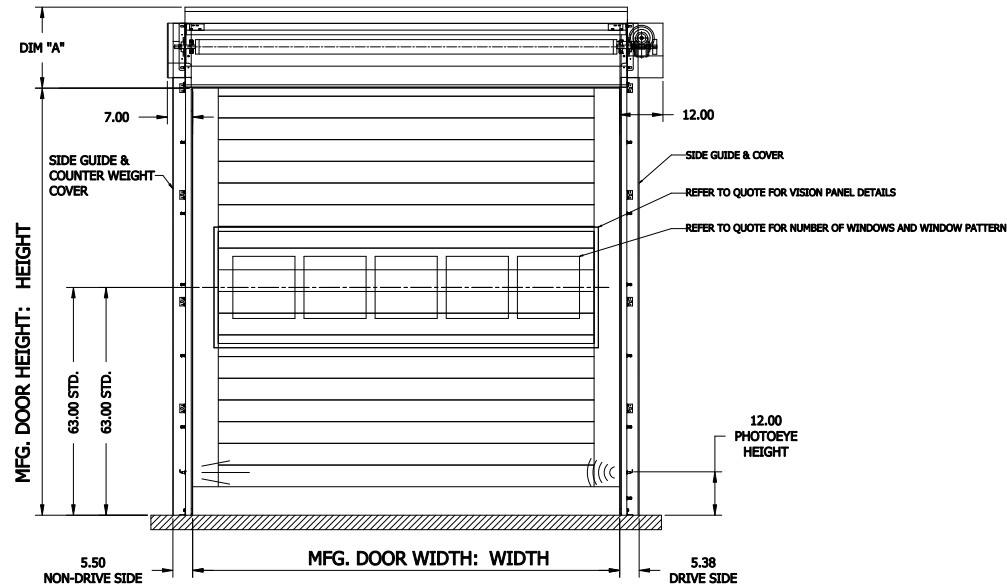

NOTE:  
 STANDARD COVERS: DIM "A" = 20" AND DIM "B" = 20"  
 LARGE COVERS: DIM "A" = 22.5" AND DIM "B" = 25"  
 DOORS WILL HAVE STANDARD COVER IF DH <= 15FT (STANDARD FABRIC) OR DH <= 10FT (INSULATED PANELS)  
 DOORS WILL HAVE LARGE COVERS IF DH > 15FT (STANDARD FABRIC) OR DH > 10FT (INSULATED PANELS)

TOP VIEW

LEFT VIEW

FRONT VIEW

RIGHT VIEW

HS8010P - RH DOOR - COVER - WITH FOREFRAME  
 WITH INSULATED CURTAIN

CONTROL PANEL:  
 CONTROLS

CUSTOMER:		SCALE = NOT TO SCALE	
LOCATION:		APPROVED BY:	APPROVED WITH CHANGES BY:
SALESMAN / DEALER:		DATE:	DATE:
		DESCRIPTION: HS8010-P APPROVAL DRAWING	
DRAWING NO: 8300T0092		DESIGNER: T. LINDSEY	DATE: 9/7/2017
Rev	Change	Date	Name