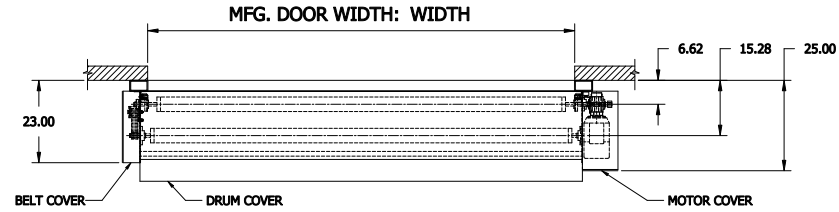

NOTE:  
 STANDARD COVERS: DIM "A" = 20" AND DIM "B" = 20"  
 LARGE COVERS: DIM "A" = 22.5" AND DIM "B" = 25"  
 DOORS WILL HAVE STANDARD COVER IF DH <= 15FT (STANDARD FABRIC) OR DH <= 10FT (INSULATED PANELS)  
 DOORS WILL HAVE LARGE COVERS IF DH > 15FT (STANDARD FABRIC) OR DH > 10FT (INSULATED PANELS)

TOP VIEW

LEFT VIEW

FRONT VIEW

RIGHT VIEW

HS8010P - RH DOOR - COVER - WITH FOREFRAME  
 WITH INSULATED CURTAIN

CONTROL PANEL:  
 CONTROLS

CUSTOMER:		SCALE = NOT TO SCALE	
LOCATION:		APPROVED BY:	APPROVED WITH CHANGES BY:
SALESMAN / DEALER:		DATE:	DATE:
		DESCRIPTION: HS8010-P APPROVAL DRAWING	
DRAWING NO: 8300T0092		DESIGNER: T. LINDSEY	DATE: 9/7/2017
Rev	Change	Date	Name