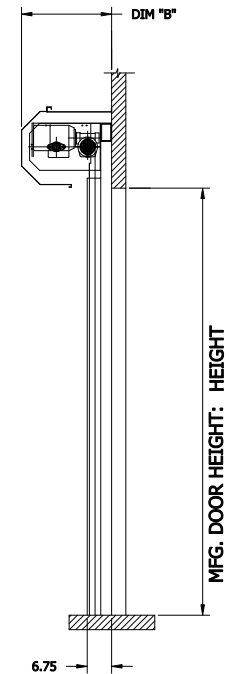

NOTE:  
 STANDARD COVERS: DIM "A" = 20" AND DIM "B" = 20"  
 LARGE COVERS: DIM "A" = 22.5" AND DIM "B" = 25"  
 DOORS WILL HAVE STANDARD COVER IF DH <= 15FT (STANDARD FABRIC) OR DH <= 10FT (INSULATED PANELS)  
 DOORS WILL HAVE LARGE COVERS IF DH > 15FT (STANDARD FABRIC) OR DH > 10FT (INSULATED PANELS)

TOP VIEW

LEFT VIEW

FRONT VIEW

RIGHT VIEW

HS8010P - RH DOOR - COVER - WITH FOREFRAME  
 WITH INSULATED CURTAIN

CONTROL PANEL:  
 CONTROLS

CUSTOMER:		SCALE = NOT TO SCALE	
LOCATION:		APPROVED BY:	APPROVED WITH CHANGES BY:
SALESMAN / DEALER:		DATE:	DATE:
		DESCRIPTION: HS8010-P APPROVAL DRAWING	
DRAWING NO: 8300T0092		DESIGNER: T. LINDSEY	DATE: 9/7/2017
Rev	Change	Date	Name