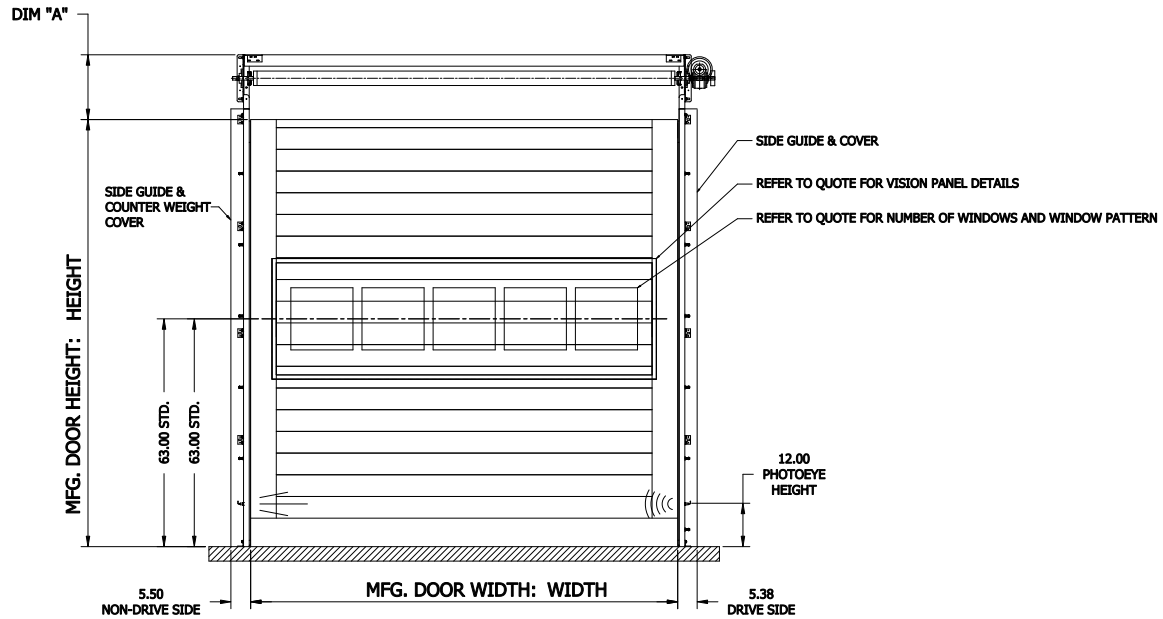

NOTE:
 DIM "A" = 20" (STANDARD LINTEL)
 DIM "A" = 15" (FOR REDUCED LINTEL OPTION)
 REDUCED LINTEL IS AN AVAILABLE OPTION

**HS8020P - RH DOOR - NO COVER
 WITH INSULATED CURTAIN**

CONTROL PANEL:
 CONTROLS

CUSTOMER:		SCALE = NOT TO SCALE	
LOCATION:		APPROVED BY:	APPROVED WITH CHANGES BY:
SALESMAN / DEALER:		DATE:	DATE:
		DESCRIPTION: HS8010-P APPROVAL DRAWING	
DRAWING NO: 8300T0094		DESIGNER: T. LINDSEY	DATE: 9/7/2017
Rev	Change	Date	Name