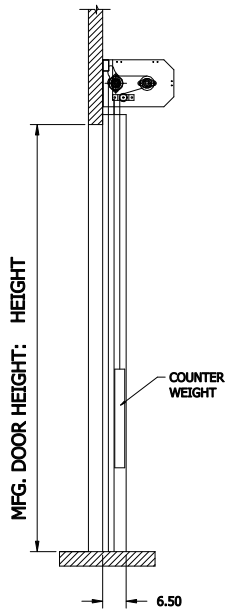

NOTE:
 DIM "A" = 20" (STANDARD LINTEL)
 DIM "A" = 15" (FOR REDUCED LINTEL OPTION)
 REDUCED LINTEL IS AN AVAILABLE OPTION

**HS8020P - RH DOOR - NO COVER
 WITH INSULATED CURTAIN**

CONTROL PANEL:
 CONTROLS

CUSTOMER:		SCALE = NOT TO SCALE	
LOCATION:		APPROVED BY:	APPROVED WITH CHANGES BY:
SALESMAN / DEALER:		DATE:	DATE:
		DESCRIPTION: HS8010-P APPROVAL DRAWING	
DRAWING NO: 8300T0094		DESIGNER: T. LINDSEY	DATE: 9/7/2017
Rev	Change	Date	Name