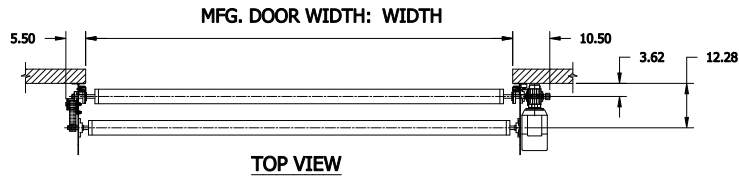

NOTE:
 DIM "A" = 20" (STANDARD LINTEL)
 DIM "A" = 15" (FOR REDUCED LINTEL OPTION)
 REDUCED LINTEL IS AN AVAILABLE OPTION

**HS8020P - RH DOOR - NO COVER
 WITH INSULATED CURTAIN**

CONTROL PANEL:
 CONTROLS

CUSTOMER:		SCALE = NOT TO SCALE	
LOCATION:		APPROVED BY:	APPROVED WITH CHANGES BY:
SALESMAN / DEALER:		DATE:	DATE:
		DESCRIPTION: HS8010-P APPROVAL DRAWING	
DRAWING NO: 8300T0094		DESIGNER: T. LINDSEY	DATE: 9/7/2017
Rev	Change	Date	Name