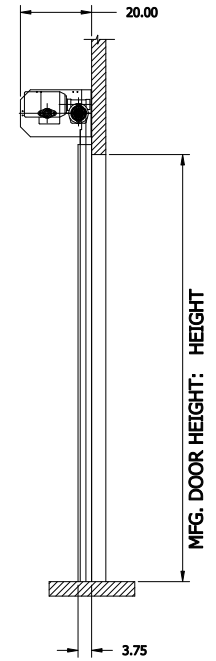

NOTE:
 DIM "A" = 20" (STANDARD LINTEL)
 DIM "A" = 15" (FOR REDUCED LINTEL OPTION)
 REDUCED LINTEL IS AN AVAILABLE OPTION

**HS8020P - RH DOOR - NO COVER
 WITH INSULATED CURTAIN**

CONTROL PANEL:
 CONTROLS

CUSTOMER:		SCALE = NOT TO SCALE	
LOCATION:		APPROVED BY:	APPROVED WITH CHANGES BY:
SALESMAN / DEALER:		DATE:	DATE:
		DESCRIPTION: HS8010-P APPROVAL DRAWING	
DRAWING NO: 8300T0094		DESIGNER: T. LINDSEY	DATE: 9/7/2017
Rev	Change	Date	Name