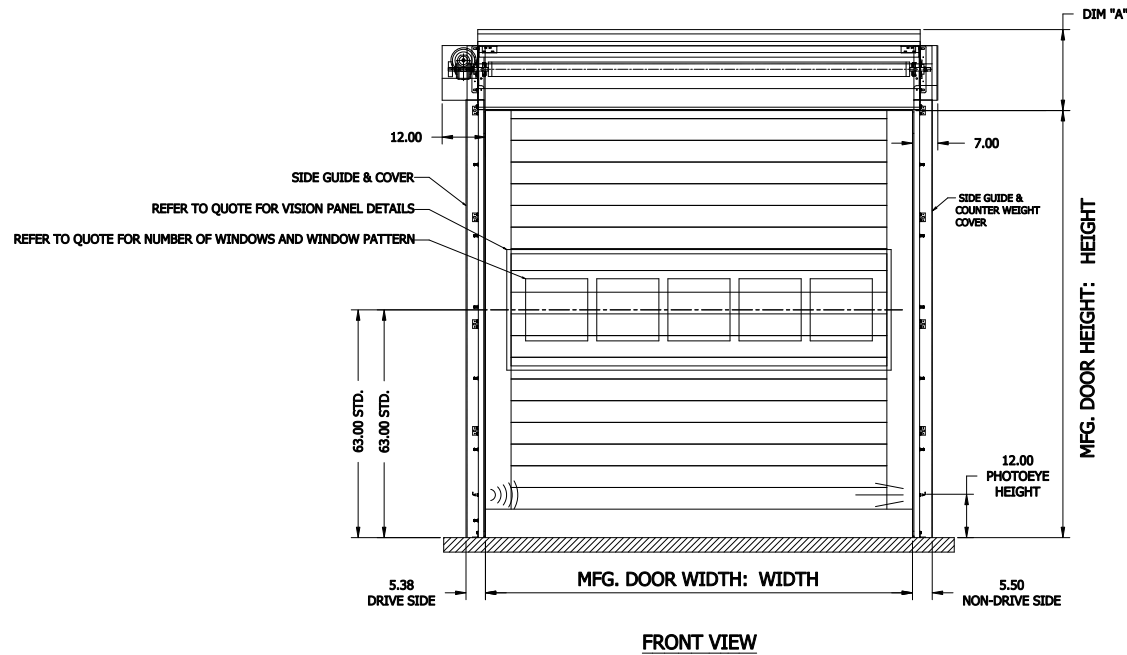

NOTE:
 STANDARD COVERS: DIM "A" = 20" AND DIM "B" = 20"
 LARGE COVERS: DIM "A" = 22.5" AND DIM "B" = 25"
 DOORS WILL HAVE STANDARD COVER IF DH <= 15FT (STANDARD FABRIC) OR DH <= 10FT (INSULATED PANELS)
 DOORS WILL HAVE LARGE COVERS IF DH > 15FT (STANDARD FABRIC) OR DH > 10FT (INSULATED PANELS)

**HS8020P - LH DOOR - COVER
 WITH INSULATED CURTAIN**

CONTROL PANEL:
 CONTROLS

CUSTOMER:		SCALE = NOT TO SCALE	
LOCATION:		APPROVED BY:	APPROVED WITH CHANGES BY:
SALESMAN / DEALER:		DATE:	DATE:
		DESCRIPTION: HS8010-P APPROVAL DRAWING	
Rev		DRAWING NO: 8300T0095	DESIGNER: T. LINDSEY
Change	Date		DATE: 9/7/2017
	Name		