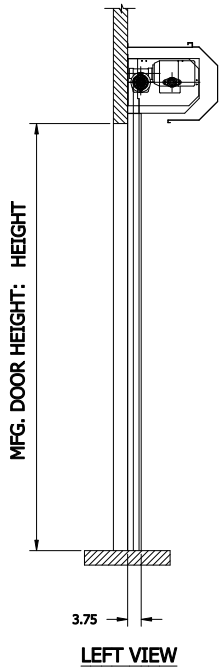

NOTE:
 STANDARD COVERS: DIM "A" = 20" AND DIM "B" = 20"
 LARGE COVERS: DIM "A" = 22.5" AND DIM "B" = 25"
 DOORS WILL HAVE STANDARD COVER IF DH <= 15FT (STANDARD FABRIC) OR DH <= 10FT (INSULATED PANELS)
 DOORS WILL HAVE LARGE COVERS IF DH > 15FT (STANDARD FABRIC) OR DH > 10FT (INSULATED PANELS)

**HS8020P - LH DOOR - COVER
 WITH INSULATED CURTAIN**

CONTROL PANEL:
 CONTROLS

CUSTOMER:		SCALE = NOT TO SCALE	
LOCATION:		APPROVED BY:	APPROVED WITH CHANGES BY:
SALESMAN / DEALER:		DATE:	DATE:
		DESCRIPTION: HS8010-P APPROVAL DRAWING	
Rev		DRAWING NO: 8300T0095	DESIGNER: T. LINDSEY
Change	Date		DATE: 9/7/2017
	Name		