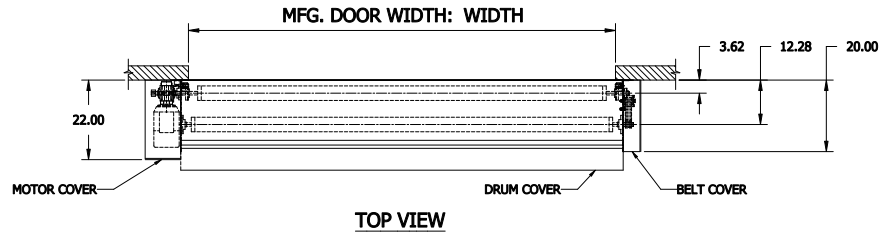

NOTE:
 STANDARD COVERS: DIM "A" = 20" AND DIM "B" = 20"
 LARGE COVERS: DIM "A" = 22.5" AND DIM "B" = 25"
 DOORS WILL HAVE STANDARD COVER IF DH <= 15FT (STANDARD FABRIC) OR DH <= 10FT (INSULATED PANELS)
 DOORS WILL HAVE LARGE COVERS IF DH > 15FT (STANDARD FABRIC) OR DH > 10FT (INSULATED PANELS)

**HS8020P - LH DOOR - COVER
 WITH INSULATED CURTAIN**

CONTROL PANEL:
 CONTROLS

CUSTOMER:		SCALE = NOT TO SCALE	
LOCATION:		APPROVED BY:	APPROVED WITH CHANGES BY:
SALESMAN / DEALER:		DATE:	DATE:
		DESCRIPTION: HS8010-P APPROVAL DRAWING	
Rev		DRAWING NO: 8300T0095	DESIGNER: T. LINDSEY
Change	Date		DATE: 9/7/2017
	Name		