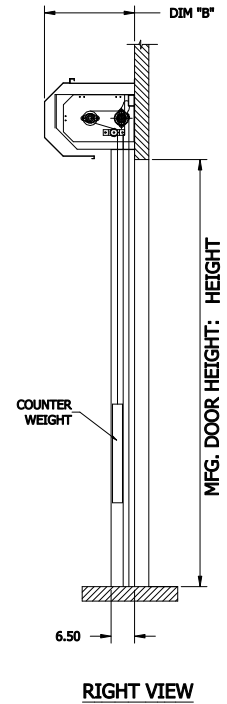

NOTE:
 STANDARD COVERS: DIM "A" = 20" AND DIM "B" = 20"
 LARGE COVERS: DIM "A" = 22.5" AND DIM "B" = 25"
 DOORS WILL HAVE STANDARD COVER IF DH <= 15FT (STANDARD FABRIC) OR DH <= 10FT (INSULATED PANELS)
 DOORS WILL HAVE LARGE COVERS IF DH > 15FT (STANDARD FABRIC) OR DH > 10FT (INSULATED PANELS)

**HS8020P - LH DOOR - COVER
 WITH INSULATED CURTAIN**

CONTROL PANEL:
 CONTROLS

CUSTOMER:		SCALE = NOT TO SCALE	
LOCATION:		APPROVED BY:	APPROVED WITH CHANGES BY:
SALESMAN / DEALER:		DATE:	DATE:
		DESCRIPTION: HS8010-P APPROVAL DRAWING	
Rev		DRAWING NO: 8300T0095	DESIGNER: T. LINDSEY
Change	Date		DATE: 9/7/2017
	Name		