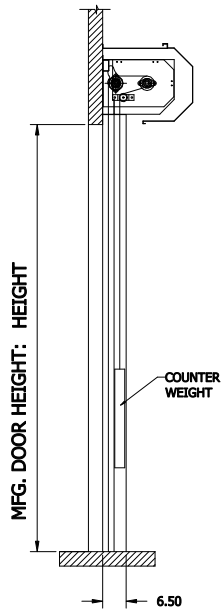

NOTE:
 STANDARD COVERS: DIM "A" = 20" AND DIM "B" = 20"
 LARGE COVERS: DIM "A" = 22.5" AND DIM "B" = 25"
 DOORS WILL HAVE STANDARD COVER IF DH <= 15FT (STANDARD FABRIC) OR DH <= 10FT (INSULATED PANELS)
 DOORS WILL HAVE LARGE COVERS IF DH > 15FT (STANDARD FABRIC) OR DH > 10FT (INSULATED PANELS)

LEFT VIEW

FRONT VIEW

RIGHT VIEW

**HS8020P - RH DOOR - COVER
 WITH INSULATED CURTAIN**
 CONTROL PANEL:
 CONTROLS

CUSTOMER:		SCALE = NOT TO SCALE	
LOCATION:		APPROVED BY:	APPROVED WITH CHANGES BY:
SALESMAN / DEALER:		DATE:	DATE:
		DESCRIPTION: HS8010-P APPROVAL DRAWING	
DRAWING NO: 8300T0096		DESIGNER: T. LINDSEY	DATE: 9/7/2017
Rev	Change	Date	Name