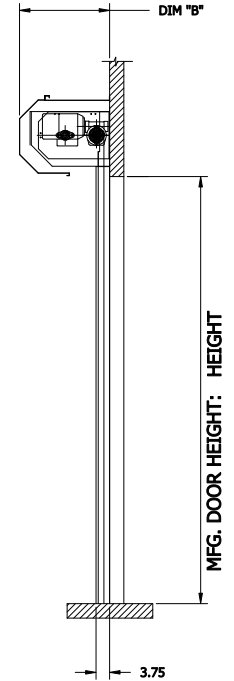

NOTE:
 STANDARD COVERS: DIM "A" = 20" AND DIM "B" = 20"
 LARGE COVERS: DIM "A" = 22.5" AND DIM "B" = 25"
 DOORS WILL HAVE STANDARD COVER IF DH <= 15FT (STANDARD FABRIC) OR DH <= 10FT (INSULATED PANELS)
 DOORS WILL HAVE LARGE COVERS IF DH > 15FT (STANDARD FABRIC) OR DH > 10FT (INSULATED PANELS)

LEFT VIEW

FRONT VIEW

RIGHT VIEW

**HS8020P - RH DOOR - COVER
 WITH INSULATED CURTAIN**
 CONTROL PANEL:
 CONTROLS

CUSTOMER:		SCALE = NOT TO SCALE	
LOCATION:		APPROVED BY:	APPROVED WITH CHANGES BY:
SALESMAN / DEALER:		DATE:	DATE:
		DESCRIPTION: HS8010-P APPROVAL DRAWING	
DRAWING NO: 8300T0096		DESIGNER: T. LINDSEY	DATE: 9/7/2017
Rev	Change	Date	Name