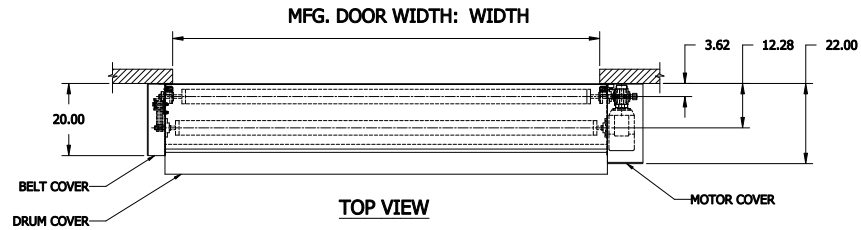

NOTE:
 STANDARD COVERS: DIM "A" = 20" AND DIM "B" = 20"
 LARGE COVERS: DIM "A" = 22.5" AND DIM "B" = 25"
 DOORS WILL HAVE STANDARD COVER IF DH <= 15FT (STANDARD FABRIC) OR DH <= 10FT (INSULATED PANELS)
 DOORS WILL HAVE LARGE COVERS IF DH > 15FT (STANDARD FABRIC) OR DH > 10FT (INSULATED PANELS)

LEFT VIEW

FRONT VIEW

RIGHT VIEW

**HS8020P - RH DOOR - COVER
 WITH INSULATED CURTAIN**
 CONTROL PANEL:
 CONTROLS

CUSTOMER:		SCALE = NOT TO SCALE	
LOCATION:		APPROVED BY:	APPROVED WITH CHANGES BY:
SALESMAN / DEALER:		DATE:	DATE:
		DESCRIPTION: HS8010-P APPROVAL DRAWING	
DRAWING NO: 8300T0096		DESIGNER: T. LINDSEY	DATE: 9/7/2017
Rev	Change	Date	Name