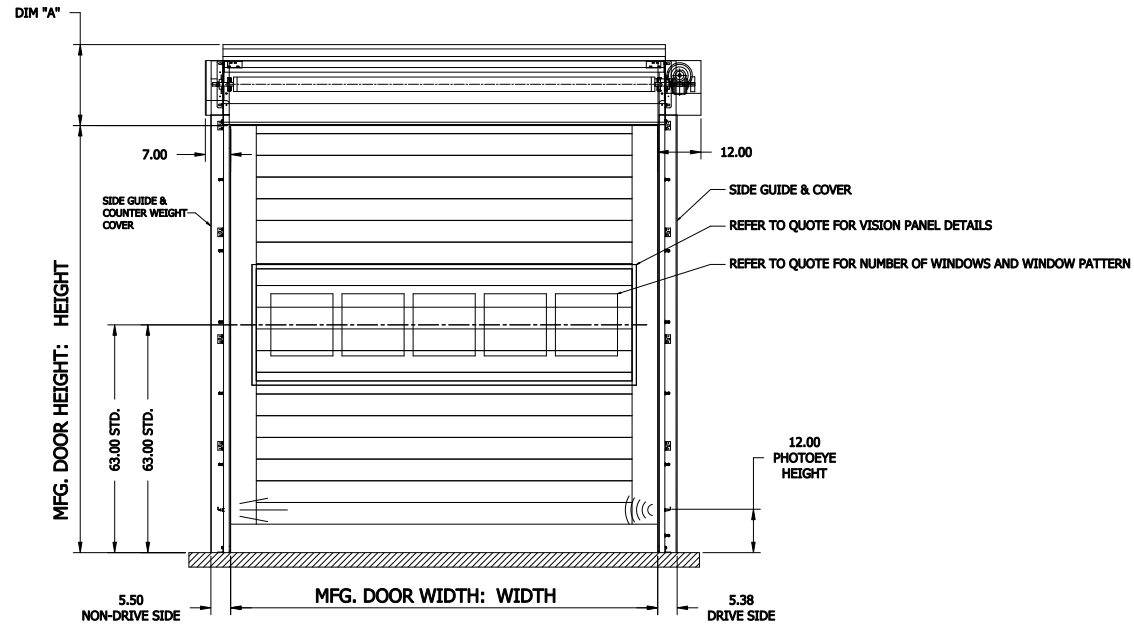

NOTE:
 STANDARD COVERS: DIM "A" = 20" AND DIM "B" = 20"
 LARGE COVERS: DIM "A" = 22.5" AND DIM "B" = 25"
 DOORS WILL HAVE STANDARD COVER IF DH <= 15FT (STANDARD FABRIC) OR DH <= 10FT (INSULATED PANELS)
 DOORS WILL HAVE LARGE COVERS IF DH > 15FT (STANDARD FABRIC) OR DH > 10FT (INSULATED PANELS)

LEFT VIEW

FRONT VIEW

RIGHT VIEW

**HS8020P - RH DOOR - COVER
 WITH INSULATED CURTAIN**
 CONTROL PANEL:
 CONTROLS

CUSTOMER:		SCALE = NOT TO SCALE	
LOCATION:		APPROVED BY:	APPROVED WITH CHANGES BY:
SALESMAN / DEALER:		DATE:	DATE:
		DESCRIPTION: HS8010-P APPROVAL DRAWING	
DRAWING NO: 8300T0096		DESIGNER: T. LINDSEY	DATE: 9/7/2017
Rev	Change	Date	Name