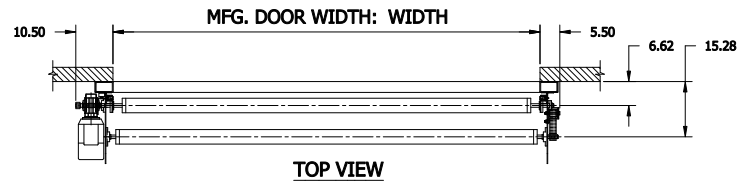

NOTE:
 DIM "A" = 20" (STANDARD LINTEL)
 DIM "A" = 15" (FOR REDUCED LINTEL OPTION)
 REDUCED LINTEL IS AN AVAILABLE OPTION

SIDE GUIDE & COVER
 REFER TO QUOTE FOR VISION PANEL DETAILS
 REFER TO QUOTE FOR NUMBER OF WINDOWS AND WINDOW PATTERN

**HS8020P - LH DOOR - NO COVER - WITH FOREFRAME
 WITH INSULATED CURTAIN**

CONTROL PANEL:
 CONTROLS

CUSTOMER:		SCALE = NOT TO SCALE	
LOCATION:		APPROVED BY:	APPROVED WITH CHANGES BY:
SALESMAN / DEALER:		DATE:	DATE:
DESCRIPTION: HS8010-P APPROVAL DRAWING			
DRAWING NO: 8300T0097		DESIGNER: T. LINDSEY	DATE: 9/7/2017
Rev	Change	Date	Name