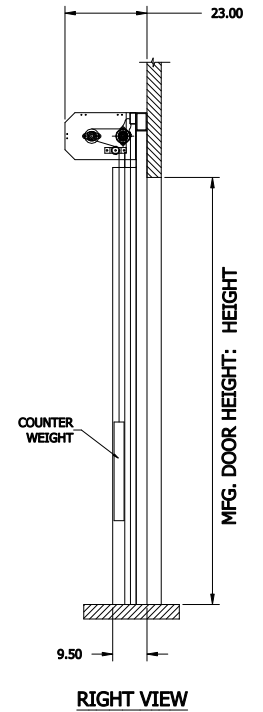

NOTE:
 DIM "A" = 20" (STANDARD LINTEL)
 DIM "A" = 15" (FOR REDUCED LINTEL OPTION)
 REDUCED LINTEL IS AN AVAILABLE OPTION

SIDE GUIDE & COVER
 REFER TO QUOTE FOR VISION PANEL DETAILS
 REFER TO QUOTE FOR NUMBER OF WINDOWS AND WINDOW PATTERN

**HS8020P - LH DOOR - NO COVER - WITH FOREFRAME
 WITH INSULATED CURTAIN**

CONTROL PANEL:
 CONTROLS

CUSTOMER:		SCALE = NOT TO SCALE	
LOCATION:		APPROVED BY:	APPROVED WITH CHANGES BY:
SALESMAN / DEALER:		DATE:	DATE:
DESCRIPTION: HS8010-P APPROVAL DRAWING			
DRAWING NO: 8300T0097		DESIGNER: T. LINDSEY	DATE: 9/7/2017
Rev	Change	Date	Name