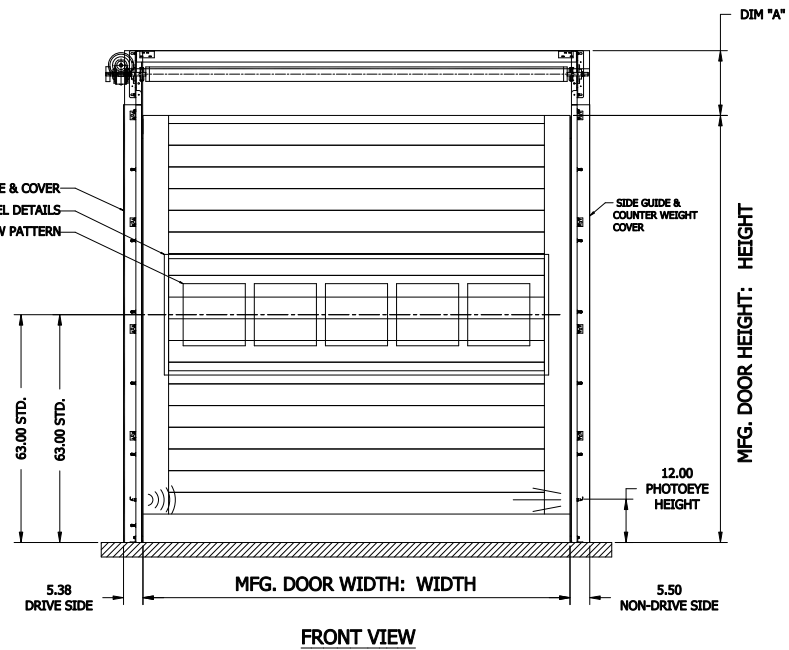

NOTE:
 DIM "A" = 20" (STANDARD LINTEL)
 DIM "A" = 15" (FOR REDUCED LINTEL OPTION)
 REDUCED LINTEL IS AN AVAILABLE OPTION

SIDE GUIDE & COVER
 REFER TO QUOTE FOR VISION PANEL DETAILS
 REFER TO QUOTE FOR NUMBER OF WINDOWS AND WINDOW PATTERN

**HS8020P - LH DOOR - NO COVER - WITH FOREFRAME
 WITH INSULATED CURTAIN**

CONTROL PANEL:
 CONTROLS

CUSTOMER:		SCALE = NOT TO SCALE	
LOCATION:		APPROVED BY:	APPROVED WITH CHANGES BY:
SALESMAN / DEALER:		DATE:	DATE:
DESCRIPTION: HS8010-P APPROVAL DRAWING			
DRAWING NO: 8300T0097		DESIGNER: T. LINDSEY	DATE: 9/7/2017
Rev	Change	Date	Name