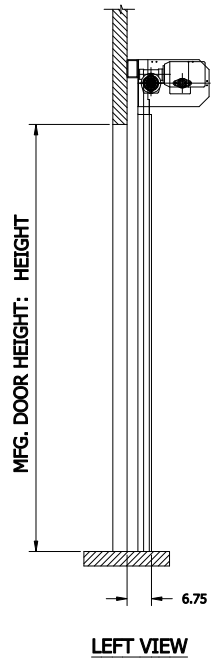

NOTE:
 DIM "A" = 20" (STANDARD LINTEL)
 DIM "A" = 15" (FOR REDUCED LINTEL OPTION)
 REDUCED LINTEL IS AN AVAILABLE OPTION

SIDE GUIDE & COVER
 REFER TO QUOTE FOR VISION PANEL DETAILS
 REFER TO QUOTE FOR NUMBER OF WINDOWS AND WINDOW PATTERN

**HS8020P - LH DOOR - NO COVER - WITH FOREFRAME
 WITH INSULATED CURTAIN**

CONTROL PANEL:
 CONTROLS

CUSTOMER:		SCALE = NOT TO SCALE	
LOCATION:		APPROVED BY:	APPROVED WITH CHANGES BY:
SALESMAN / DEALER:		DATE:	DATE:
DESCRIPTION: HS8010-P APPROVAL DRAWING			
DRAWING NO: 8300T0097		DESIGNER: T. LINDSEY	DATE: 9/7/2017
Rev	Change	Date	Name