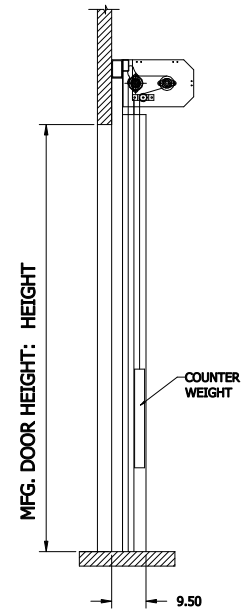

NOTE:
 DIM "A" = 20" (STANDARD LINTEL)
 DIM "A" = 15" (FOR REDUCED LINTEL OPTION)
 REDUCED LINTEL IS AN AVAILABLE OPTION

TOP VIEW

LEFT VIEW

FRONT VIEW

RIGHT VIEW

HS8020P - RH DOOR - NO COVER - WITH FOREFRAME
 WITH INSULATED CURTAIN
 CONTROL PANEL:
 CONTROLS

CUSTOMER:		SCALE = NOT TO SCALE	
LOCATION:		APPROVED BY:	APPROVED WITH CHANGES BY:
SALESMAN / DEALER:		DATE:	DATE:
		DESCRIPTION: HS8010-P APPROVAL DRAWING	
DRAWING NO: 8300T0098		DESIGNER: T. LINDSEY	DATE: 9/7/2017
Rev	Change	Date	Name