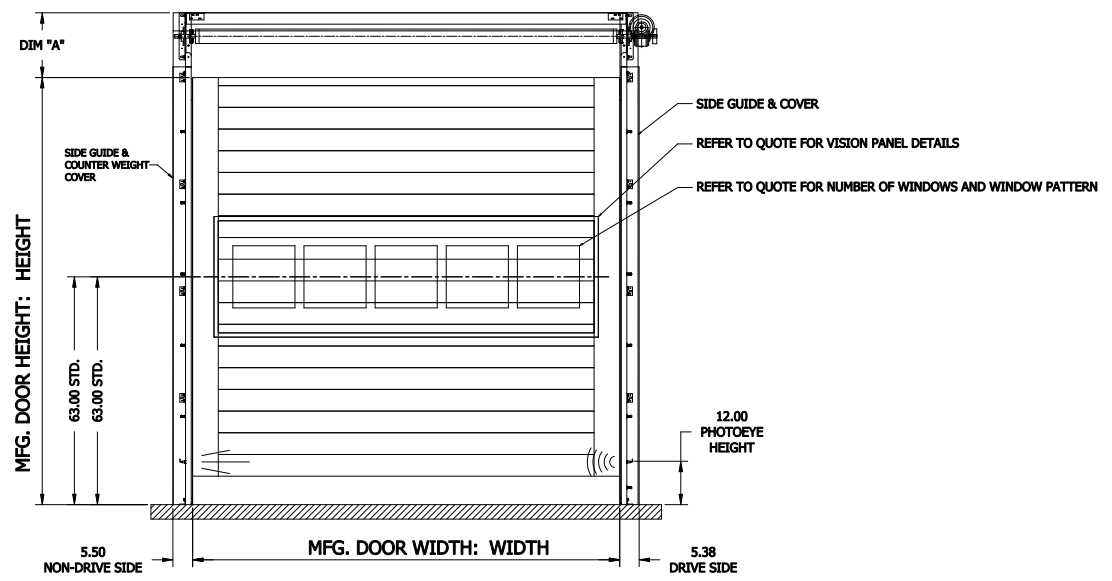

NOTE:
 DIM "A" = 20" (STANDARD LINTEL)
 DIM "A" = 15" (FOR REDUCED LINTEL OPTION)
 REDUCED LINTEL IS AN AVAILABLE OPTION

TOP VIEW

LEFT VIEW

FRONT VIEW

RIGHT VIEW

HS8020P - RH DOOR - NO COVER - WITH FOREFRAME
 WITH INSULATED CURTAIN
 CONTROL PANEL:
 CONTROLS

CUSTOMER:		SCALE = NOT TO SCALE	
LOCATION:		APPROVED BY:	APPROVED WITH CHANGES BY:
SALESMAN / DEALER:		DATE:	DATE:
		DESCRIPTION: HS8010-P APPROVAL DRAWING	
DRAWING NO: 8300T0098		DESIGNER: T. LINDSEY	DATE: 9/7/2017
Rev	Change	Date	Name