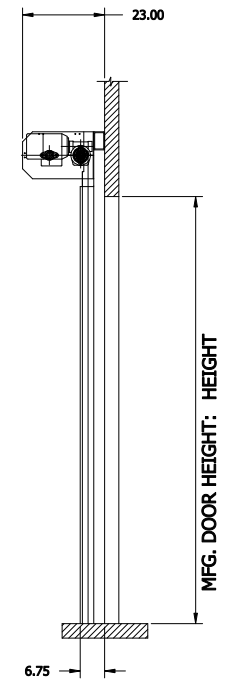

NOTE:
 DIM "A" = 20" (STANDARD LINTEL)
 DIM "A" = 15" (FOR REDUCED LINTEL OPTION)
 REDUCED LINTEL IS AN AVAILABLE OPTION

TOP VIEW

LEFT VIEW

FRONT VIEW

RIGHT VIEW

HS8020P - RH DOOR - NO COVER - WITH FOREFRAME
 WITH INSULATED CURTAIN
 CONTROL PANEL:
 CONTROLS

CUSTOMER:		SCALE = NOT TO SCALE	
LOCATION:		APPROVED BY:	APPROVED WITH CHANGES BY:
SALESMAN / DEALER:		DATE:	DATE:
		DESCRIPTION: HS8010-P APPROVAL DRAWING	
DRAWING NO: 8300T0098		DESIGNER: T. LINDSEY	DATE: 9/7/2017
Rev	Change	Date	Name