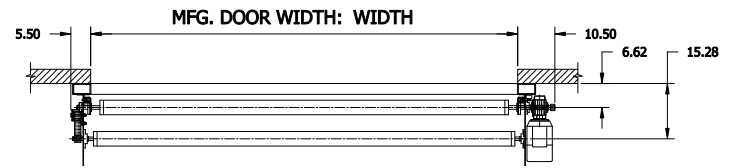

NOTE:
 DIM "A" = 20" (STANDARD LINTEL)
 DIM "A" = 15" (FOR REDUCED LINTEL OPTION)
 REDUCED LINTEL IS AN AVAILABLE OPTION

TOP VIEW

LEFT VIEW

FRONT VIEW

RIGHT VIEW

HS8020P - RH DOOR - NO COVER - WITH FOREFRAME
 WITH INSULATED CURTAIN
 CONTROL PANEL:
 CONTROLS

CUSTOMER:		SCALE = NOT TO SCALE	
LOCATION:		APPROVED BY:	APPROVED WITH CHANGES BY:
SALESMAN / DEALER:		DATE:	DATE:
		DESCRIPTION: HS8010-P APPROVAL DRAWING	
DRAWING NO: 8300T0098		DESIGNER: T. LINDSEY	DATE: 9/7/2017
Rev	Change	Date	Name