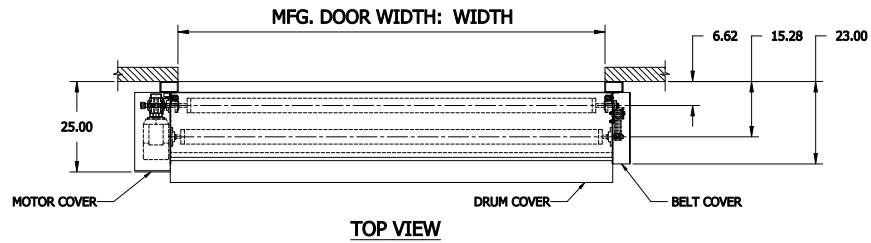

NOTE:
 STANDARD COVERS: DIM "A" = 20" AND DIM "B" = 20"
 LARGE COVERS: DIM "A" = 22.5" AND DIM "B" = 25"
 DOORS WILL HAVE STANDARD COVER IF DH <= 15FT (STANDARD FABRIC) OR DH <= 10FT (INSULATED PANELS)
 DOORS WILL HAVE LARGE COVERS IF DH > 15FT (STANDARD FABRIC) OR DH > 10FT (INSULATED PANELS)

HS8020P - LH DOOR - COVER - WITH FOREFRAME
 WITH INSULATED CURTAIN

CONTROL PANEL:
 CONTROLS

CUSTOMER:		SCALE = NOT TO SCALE	
LOCATION:		APPROVED BY:	APPROVED WITH CHANGES BY:
SALESMAN / DEALER:		DATE:	DATE:
		DESCRIPTION: HS8010-P APPROVAL DRAWING	
Rev		DRAWING NO: 8300T0099	DESIGNER: T. LINDSEY
Change	Date		DATE: 9/7/2017
	Name		