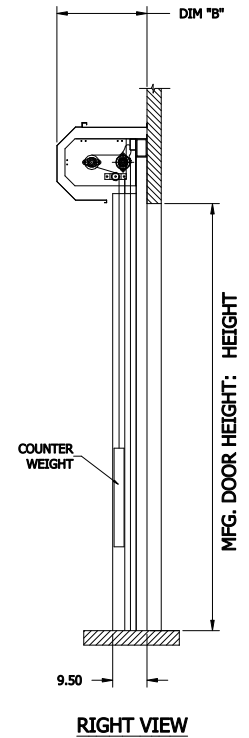

NOTE:
 STANDARD COVERS: DIM "A" = 20" AND DIM "B" = 20"
 LARGE COVERS: DIM "A" = 22.5" AND DIM "B" = 25"
 DOORS WILL HAVE STANDARD COVER IF DH <= 15FT (STANDARD FABRIC) OR DH <= 10FT (INSULATED PANELS)
 DOORS WILL HAVE LARGE COVERS IF DH > 15FT (STANDARD FABRIC) OR DH > 10FT (INSULATED PANELS)

HS8020P - LH DOOR - COVER - WITH FOREFRAME
 WITH INSULATED CURTAIN

CONTROL PANEL:
 CONTROLS

CUSTOMER:		SCALE = NOT TO SCALE	
LOCATION:		APPROVED BY:	APPROVED WITH CHANGES BY:
SALESMAN / DEALER:		DATE:	DATE:
		DESCRIPTION: HS8010-P APPROVAL DRAWING	
Rev		DRAWING NO: 8300T0099	DESIGNER: T. LINDSEY
Change	Date		DATE: 9/7/2017
	Name		