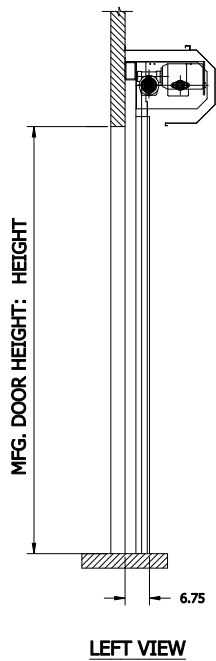

NOTE:
 STANDARD COVERS: DIM "A" = 20" AND DIM "B" = 20"
 LARGE COVERS: DIM "A" = 22.5" AND DIM "B" = 25"
 DOORS WILL HAVE STANDARD COVER IF DH <= 15FT (STANDARD FABRIC) OR DH <= 10FT (INSULATED PANELS)
 DOORS WILL HAVE LARGE COVERS IF DH > 15FT (STANDARD FABRIC) OR DH > 10FT (INSULATED PANELS)

HS8020P - LH DOOR - COVER - WITH FOREFRAME
 WITH INSULATED CURTAIN

CONTROL PANEL:
 CONTROLS

CUSTOMER:		SCALE = NOT TO SCALE	
LOCATION:		APPROVED BY:	APPROVED WITH CHANGES BY:
SALESMAN / DEALER:		DATE:	DATE:
		DESCRIPTION: HS8010-P APPROVAL DRAWING	
Rev		DRAWING NO: 8300T0099	DESIGNER: T. LINDSEY
Change	Date		DATE: 9/7/2017
	Name		