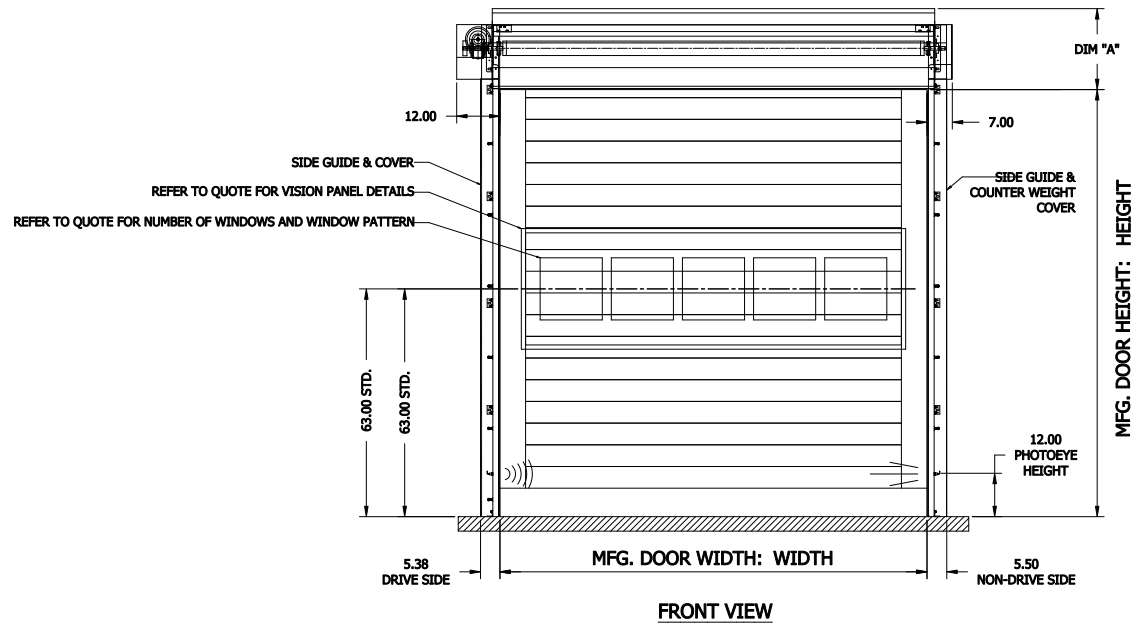

NOTE:
 STANDARD COVERS: DIM "A" = 20" AND DIM "B" = 20"
 LARGE COVERS: DIM "A" = 22.5" AND DIM "B" = 25"
 DOORS WILL HAVE STANDARD COVER IF DH <= 15FT (STANDARD FABRIC) OR DH <= 10FT (INSULATED PANELS)
 DOORS WILL HAVE LARGE COVERS IF DH > 15FT (STANDARD FABRIC) OR DH > 10FT (INSULATED PANELS)

HS8020P - LH DOOR - COVER - WITH FOREFRAME
 WITH INSULATED CURTAIN

CONTROL PANEL:
 CONTROLS

CUSTOMER:		SCALE = NOT TO SCALE	
LOCATION:		APPROVED BY:	APPROVED WITH CHANGES BY:
SALESMAN / DEALER:		DATE:	DATE:
		DESCRIPTION: HS8010-P APPROVAL DRAWING	
Rev		DRAWING NO: 8300T0099	DESIGNER: T. LINDSEY
Change	Date		DATE: 9/7/2017
	Name		