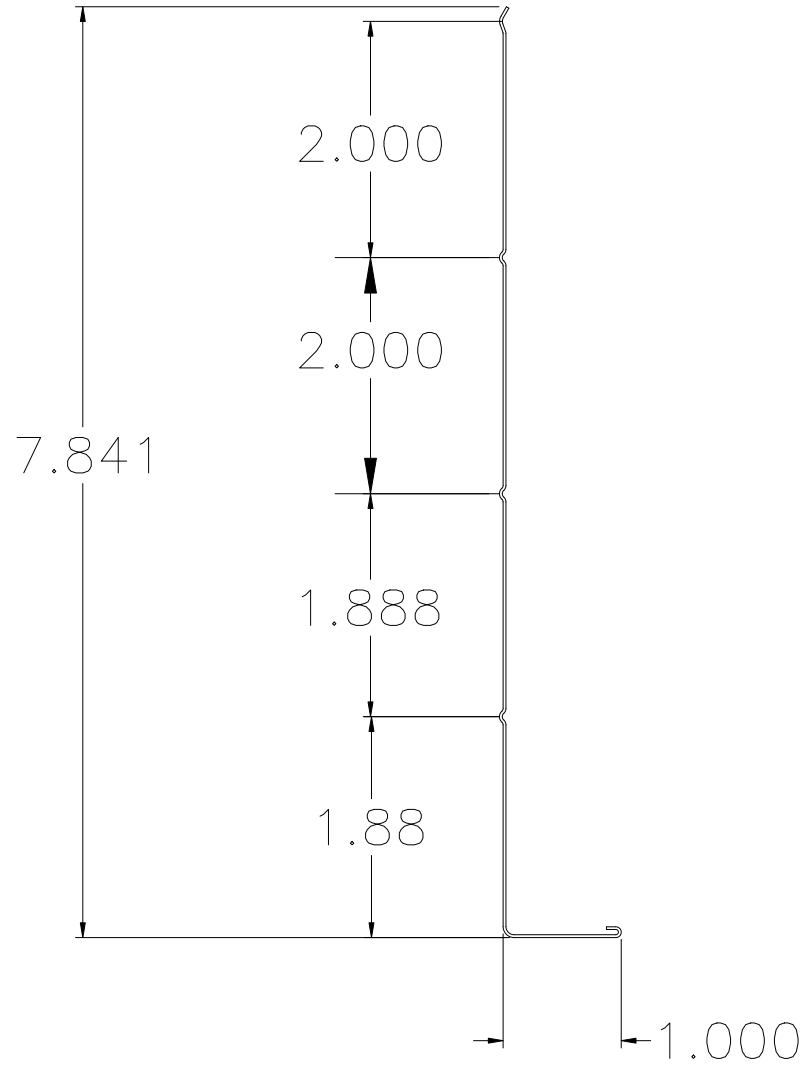

| |
|------------------------|
| ITEM CODE: FIC8SR024 |
| FINISH: ALUMALURE 2000 |
| GAUGE: .024 |
| LENGTH: 12' 1" |

8" RIBBED FASCIA .024