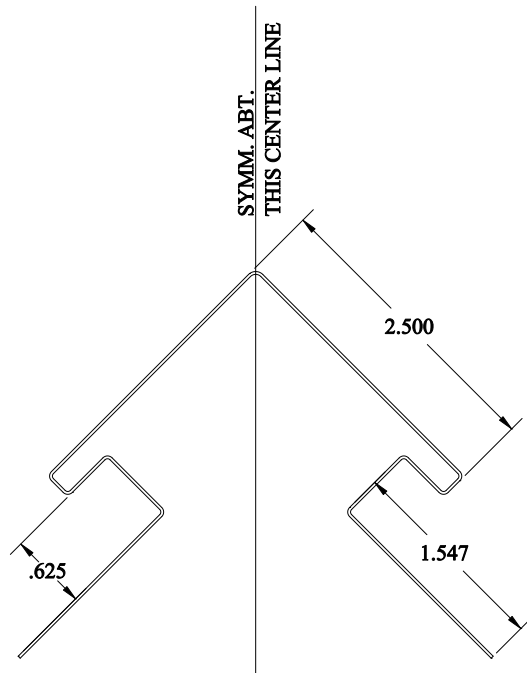

ITEM CODE: 6N250
FINISH: ALUMALURE 2000
GAUGE: 024
LENGTH: 10'

HORIZON COLLECTION/DUTCH OAK OUTSIDE CORNER POST