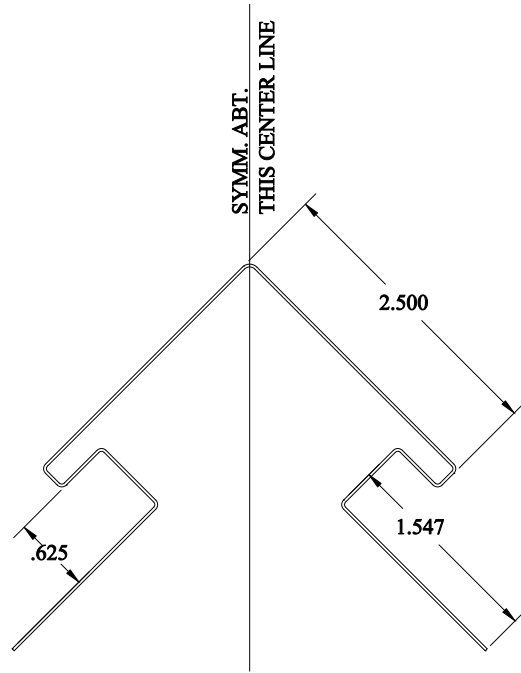

ITEM CODE: 6N25NCR
FINISH: ALUMALURE 2000
GAUGE: 024
LENGTH: 10'

RUSTIC OUTSIDE CORNER POST