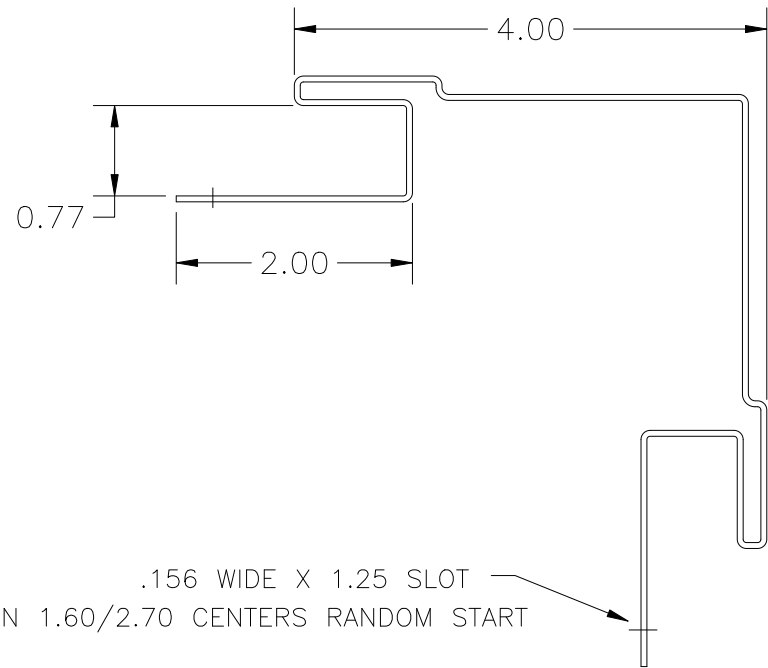

ITEM CODE: AWOP06
FINISH: WOODGRAIN
NOMINAL .046"
LENGTH: 10'

UNIVERSAL OUTSIDE CORNER POST 4" (WOODGRAIN)