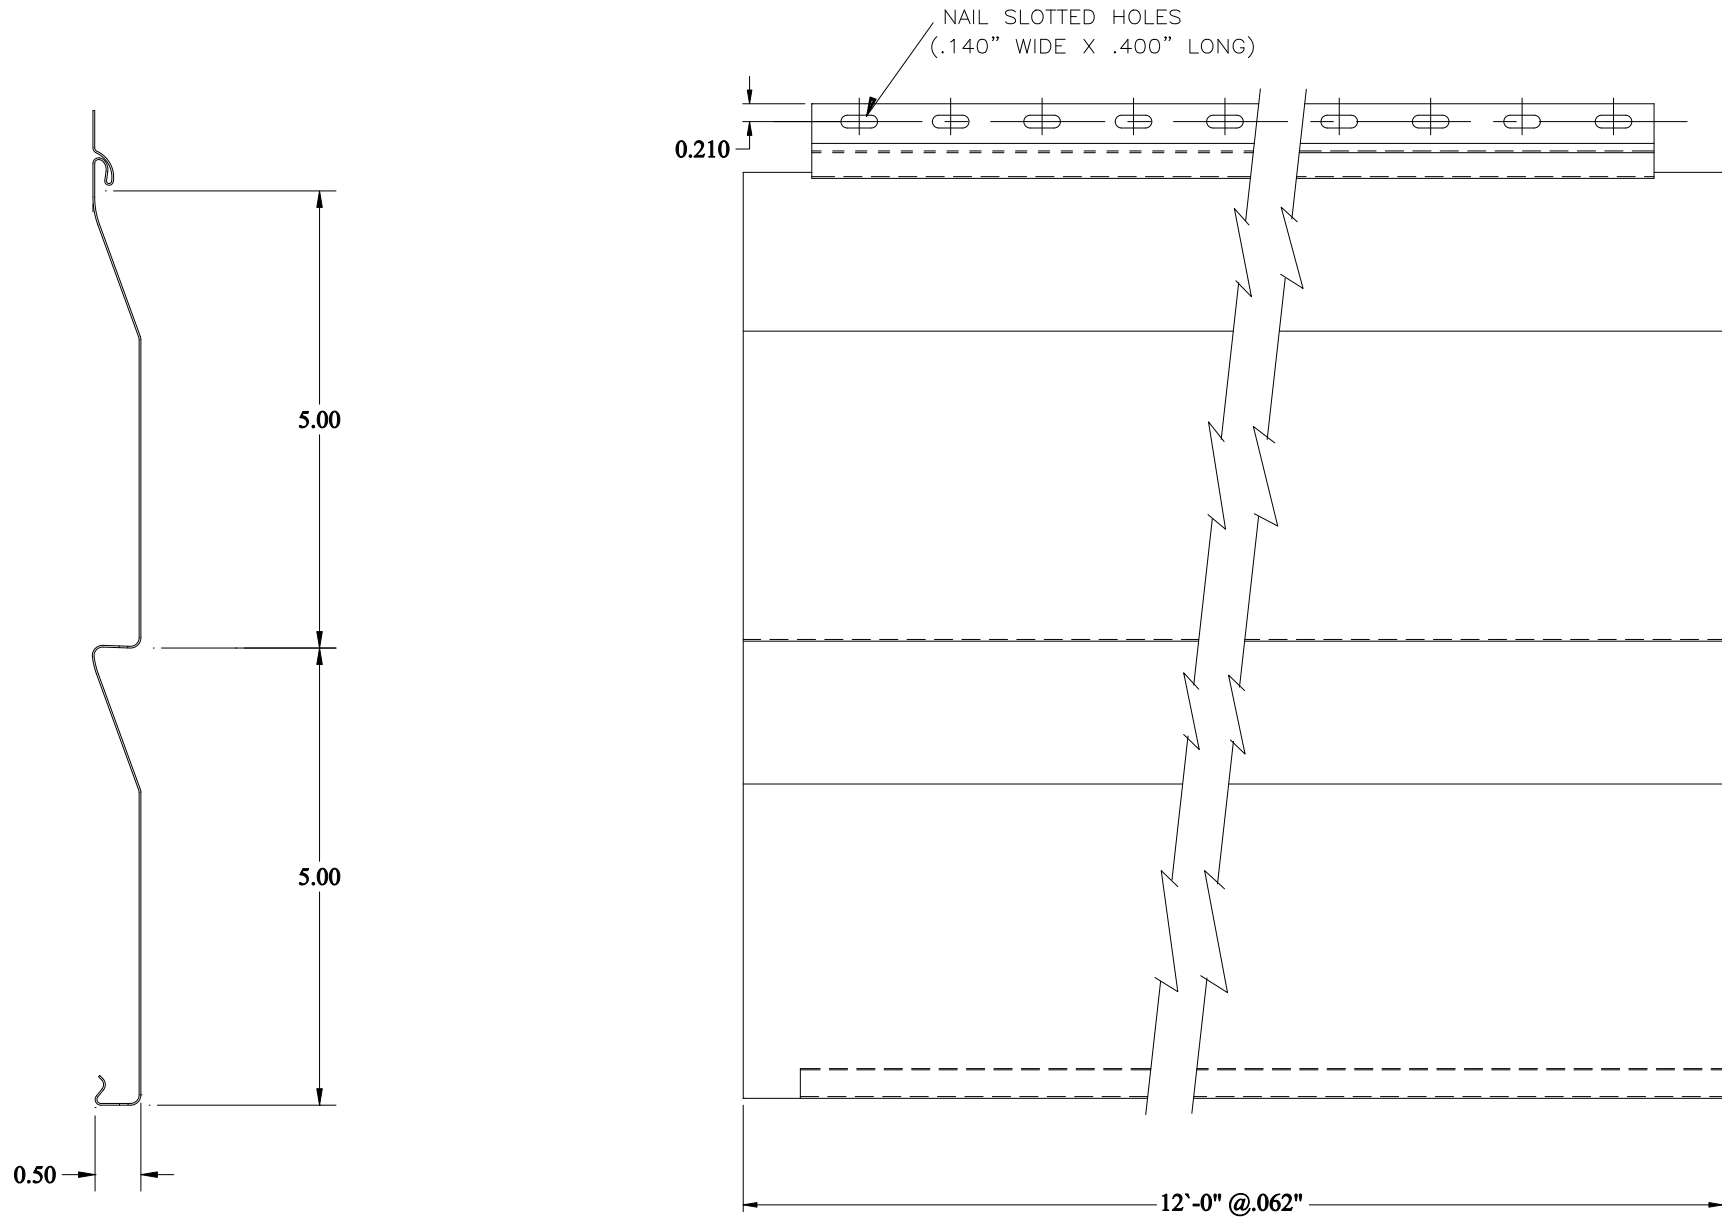

ITEM CODE: D5090
FINISH: ALUMALURE 2000
GAUGE: 019
LENGTH: 12'

DUTCH OAK DOUBLE 5" DUTCH LAP