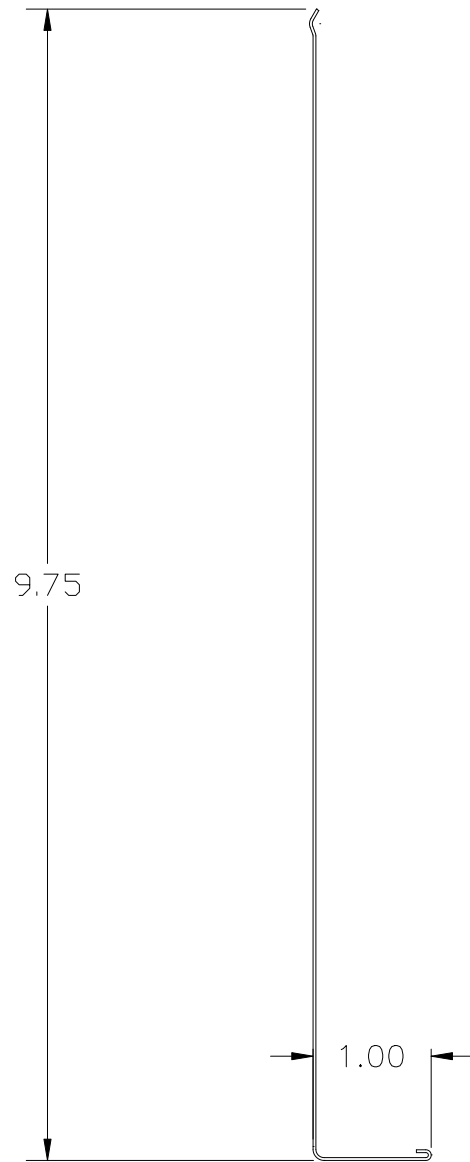

ITEM CODE: F1C10
FINISH: ALUMALURE 2000
GAUGE: 024
LENGTH: 12' 1"

TRADITIONAL 10" FASCIA TRIM (TYPE C)