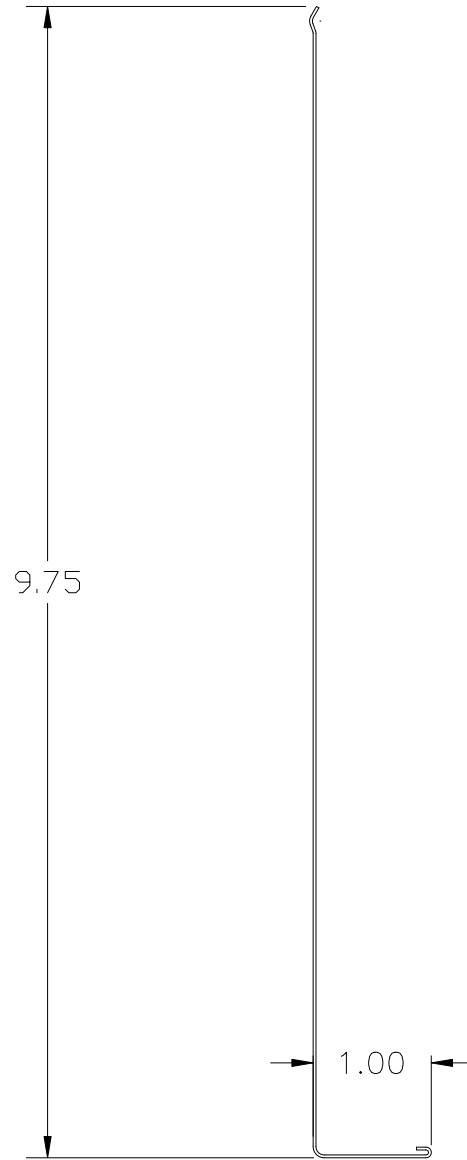

ITEM CODE: F1C100
FINISH: ALUMALURE 2000
GAUGE: 024
LENGTH: 12' 1"

WOOD GRAIN EMBOSSED 10" FASCIA TRIM (TYPE C)