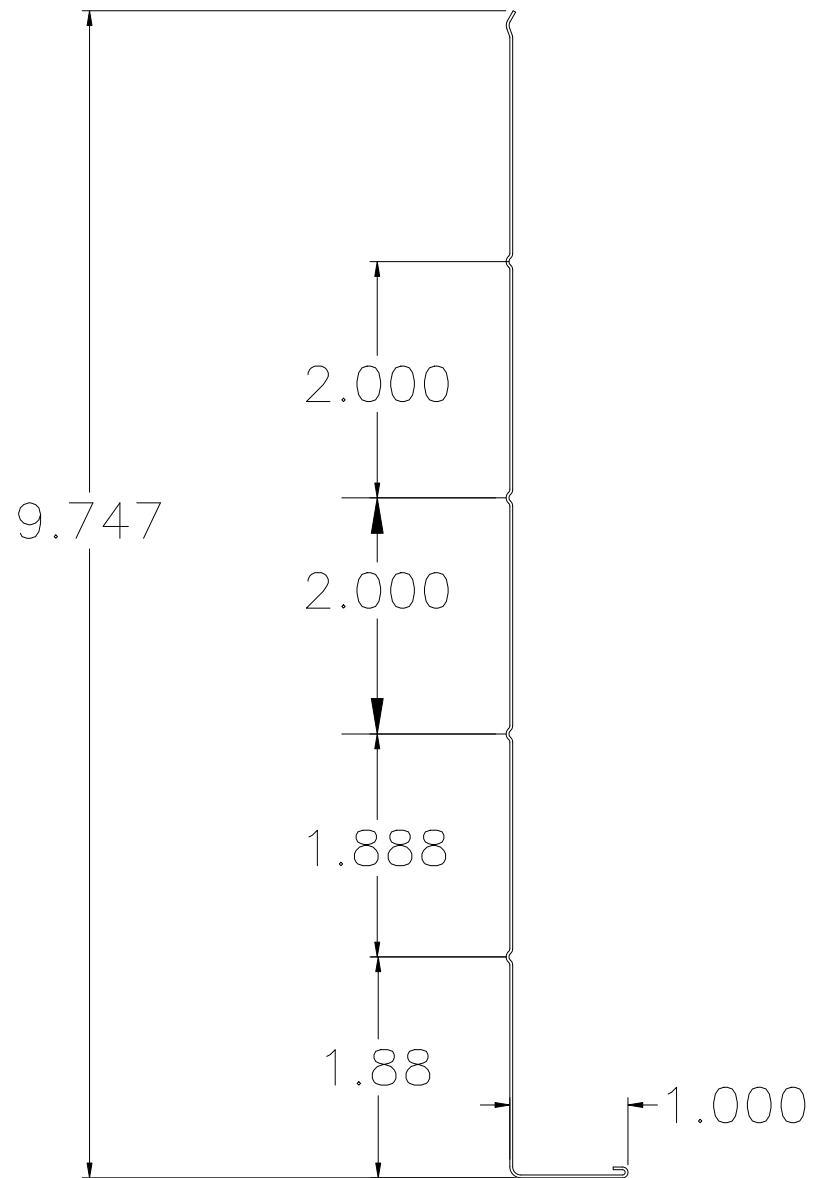

ITEM CODE: FIC10SR
FINISH: ALUMALURE 2000
GAUGE: 019
LENGTH: 12' 1"

10" RIBBED FASCIA