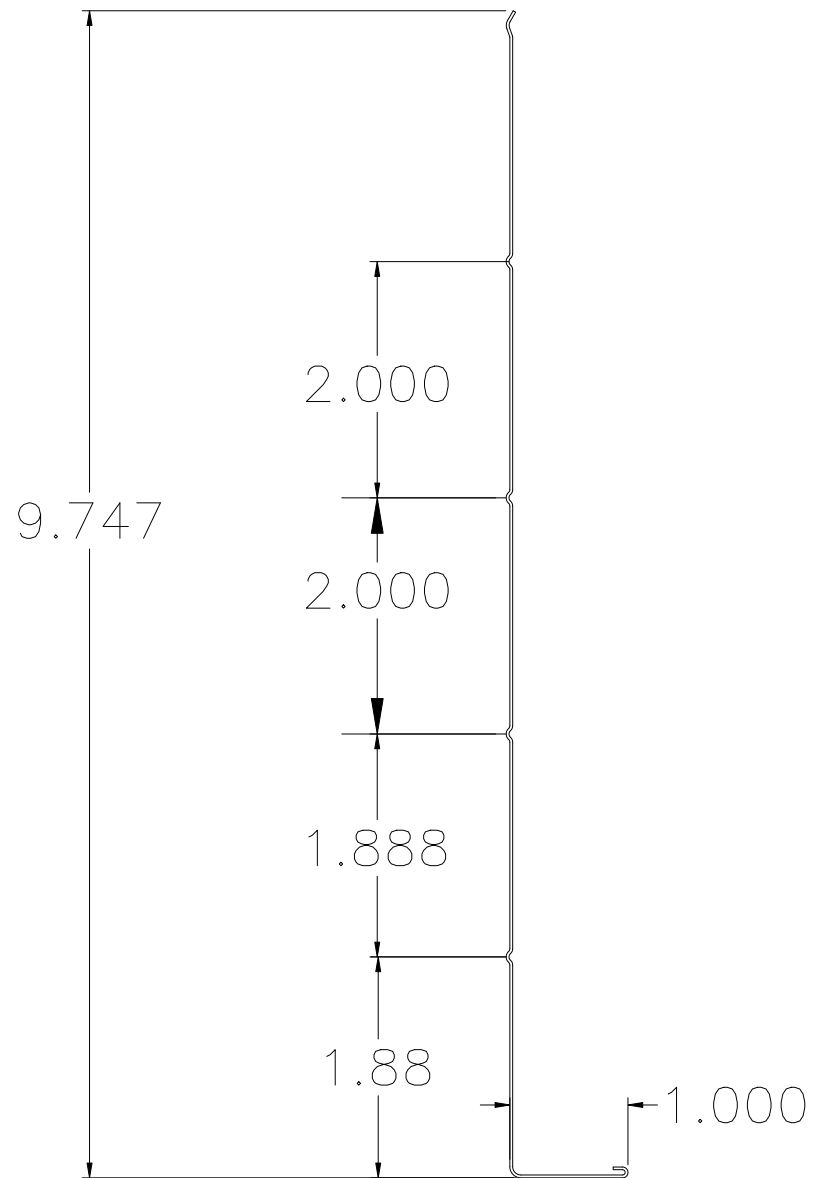

ITEM CODE: FIC10SR024
FINISH: ALUMALURE 2000
GAUGE: 024
LENGTH: 12' 1"

10" RIBBED FASCIA .024