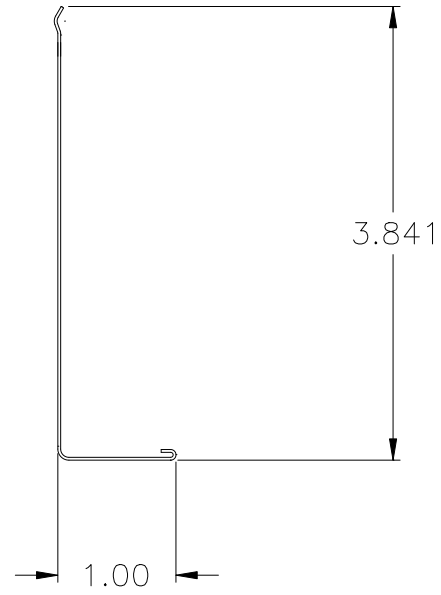

ITEM CODE: FIC4
FINISH: ALUMALURE 2000
GAUGE: 024
LENGTH: 12' 1"

TRADITIONAL 4" FASCIA TRIM (TYPE C)