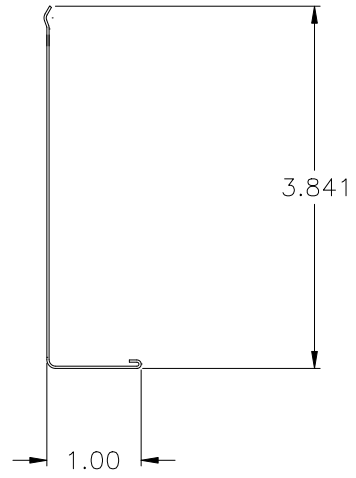

ITEM CODE: FIC40
FINISH: ALUMALURE 2000
GAUGE: 024
LENGTH: 12' 1"

WOOD GRAIN EMBOSSED - 4" FASCIA TRIM (TYPE C)