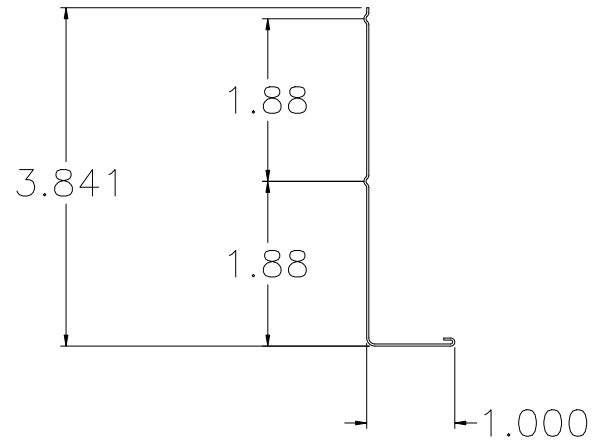

ITEM CODE: FIC4SR
FINISH: ALUMALURE 2000
GAUGE: 019
LENGTH: 12' 1"

4" RIBBED FASCIA