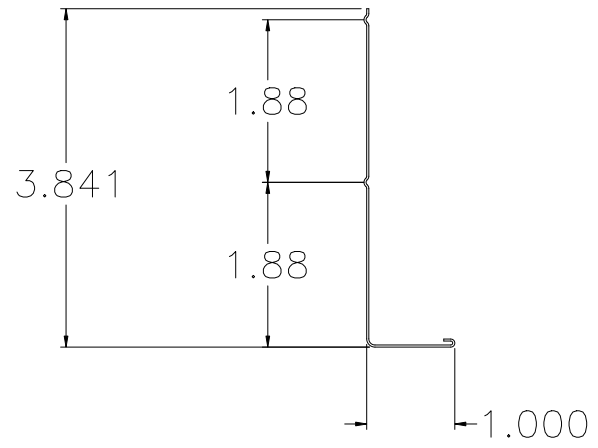

| |
|------------------------|
| ITEM CODE: FIC4SR024 |
| FINISH: ALUMALURE 2000 |
| GAUGE: 024 |
| LENGTH: 12' 1" |

4" RIBBED FASCIA .024