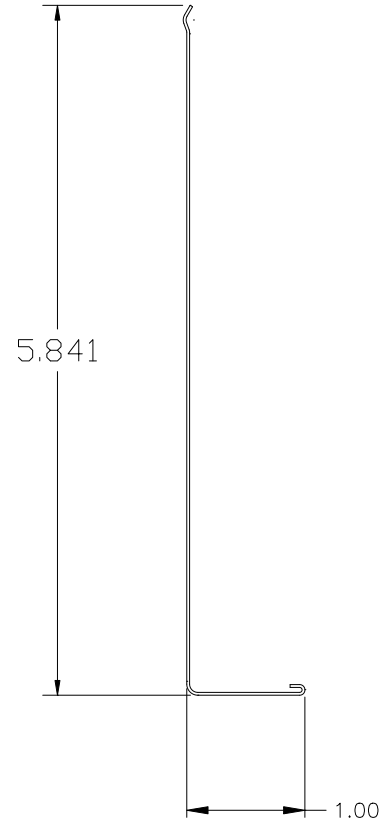

ITEM CODE: FIC6
FINISH: ALUMALURE 2000
GAUGE: 024
LENGTH: 12' 1"

TRADITIONAL 6" FASCIA TRIM (TYPE C)