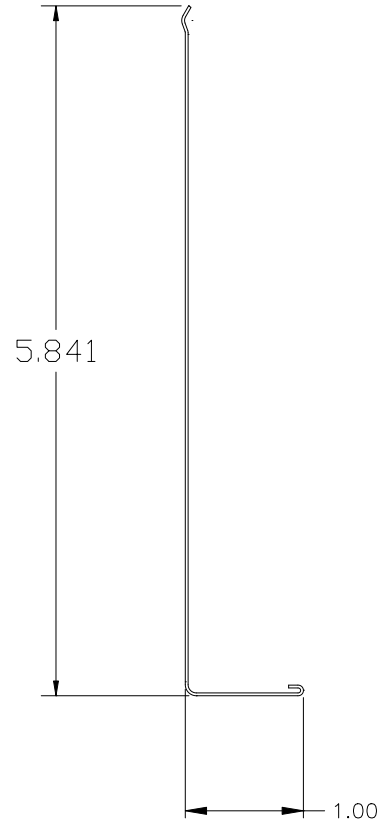

ITEM CODE: FIC60
FINISH: ALUMALURE 2000
GAUGE: 024
LENGTH: 12' 1"

WOOD GRAIN EMBOSSED 6" FASCIA TRIM (TYPE C)