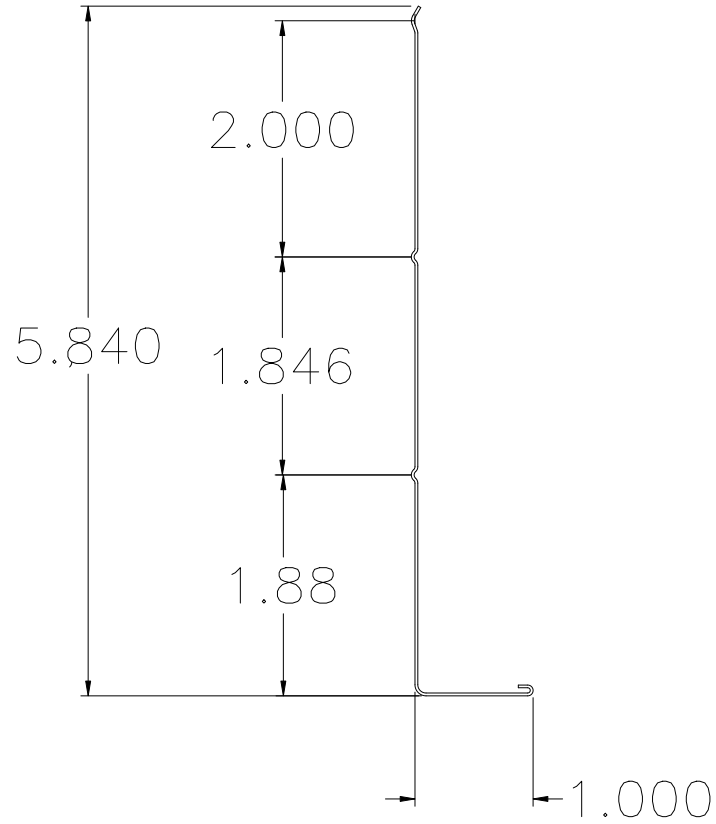

| |
|------------------------|
| ITEM CODE: FIC6SR |
| FINISH: ALUMALURE 2000 |
| GAUGE: 019 |
| LENGTH: 12' 1" |

6" RIBBED FASCIA