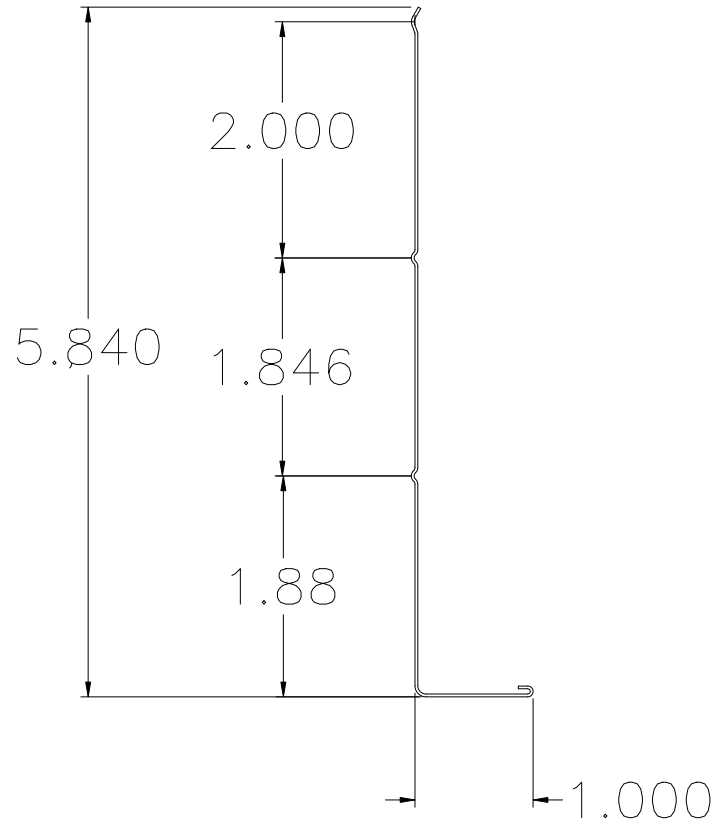

ITEM CODE: FIC6SR024
FINISH: ALUMALURE 2000
GAUGE: 024
LENGTH: 12' 1"

6" RIBBED FASCIA .024