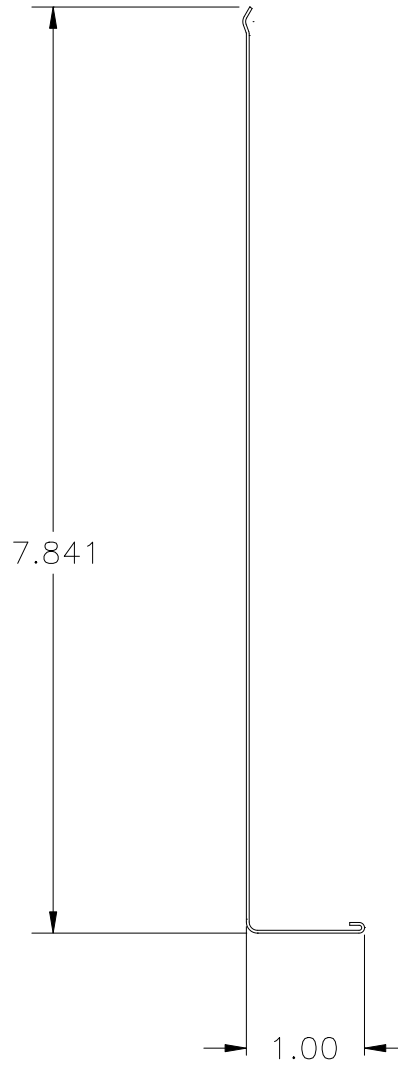

ITEM CODE: FIC8
FINISH: ALUMALURE 2000
GAUGE: 024
LENGTH: 12' 1"

TRADITIONAL 8" FASCIA TRIM (TYPE C)