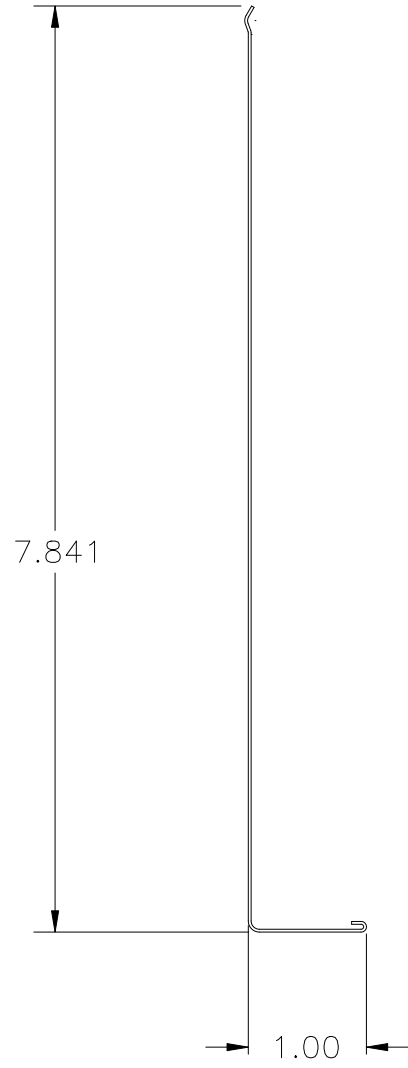

ITEM CODE: FIC80
FINISH: ALUMALURE 2000
GAUGE: 024
LENGTH: 12' 1"

WOOD GRAIN EMBOSSED 8" FASCIA TRIM (TYPE C)