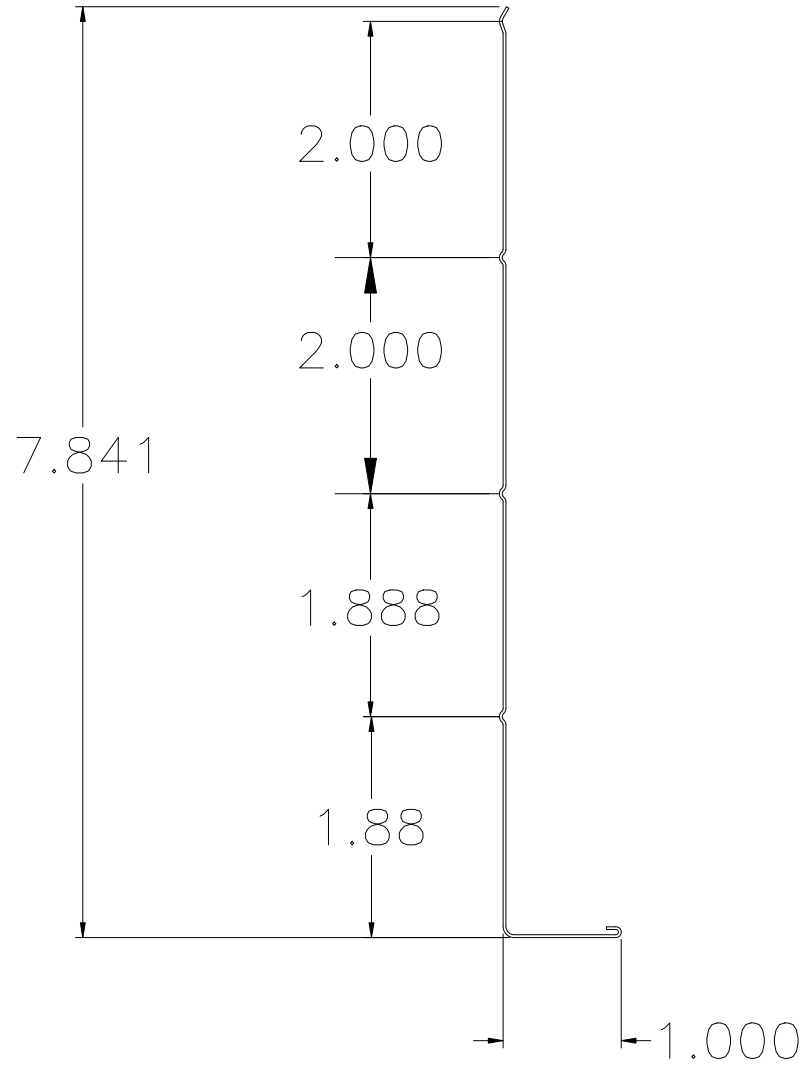

ITEM CODE: FIC8SR
FINISH: ALUMALURE 2000
GAUGE: 019
LENGTH: 12' 1"

8" RIBBED FASCIA