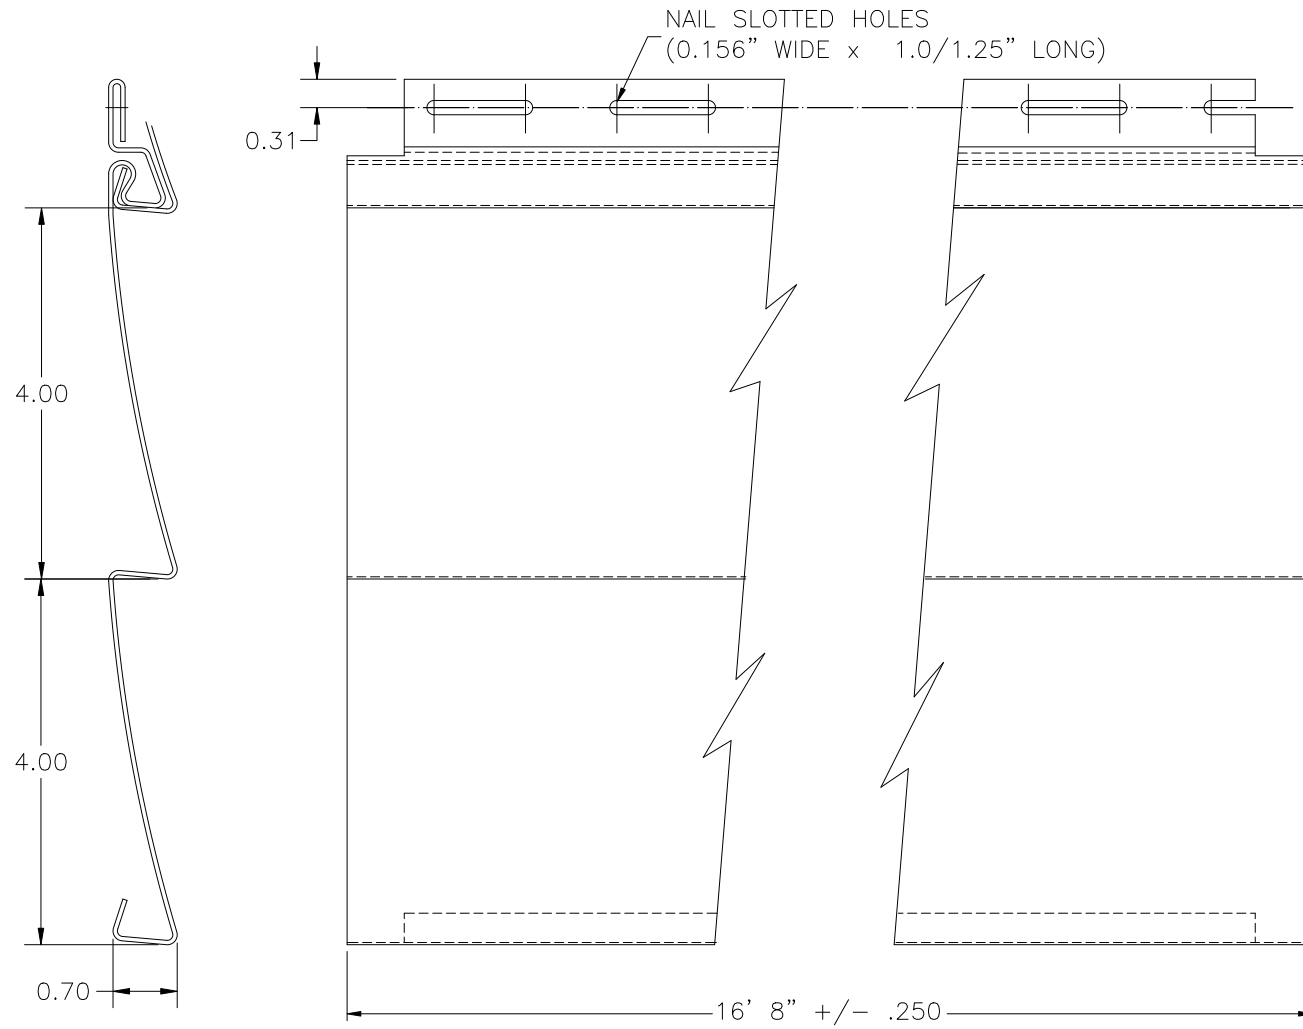

ITEM CODE: GS40LS
FINISH: CEDAR WOODGRAIN
NOMINAL .046"
LENGTH: 16'-8"

GRAND SIERRA DOUBLE 4" LONG LENGTH