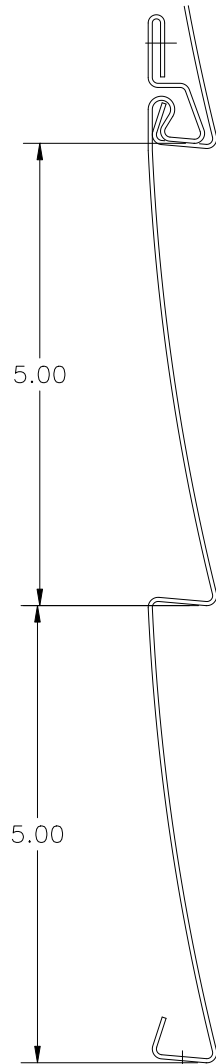

ITEM CODE: G550LS
FINISH: CEDAR WOODGRAIN
NOMINAL: .046"
LENGTH: 16'-8"

GRAND SIERRA DOUBLE 5" LONG LENGTH