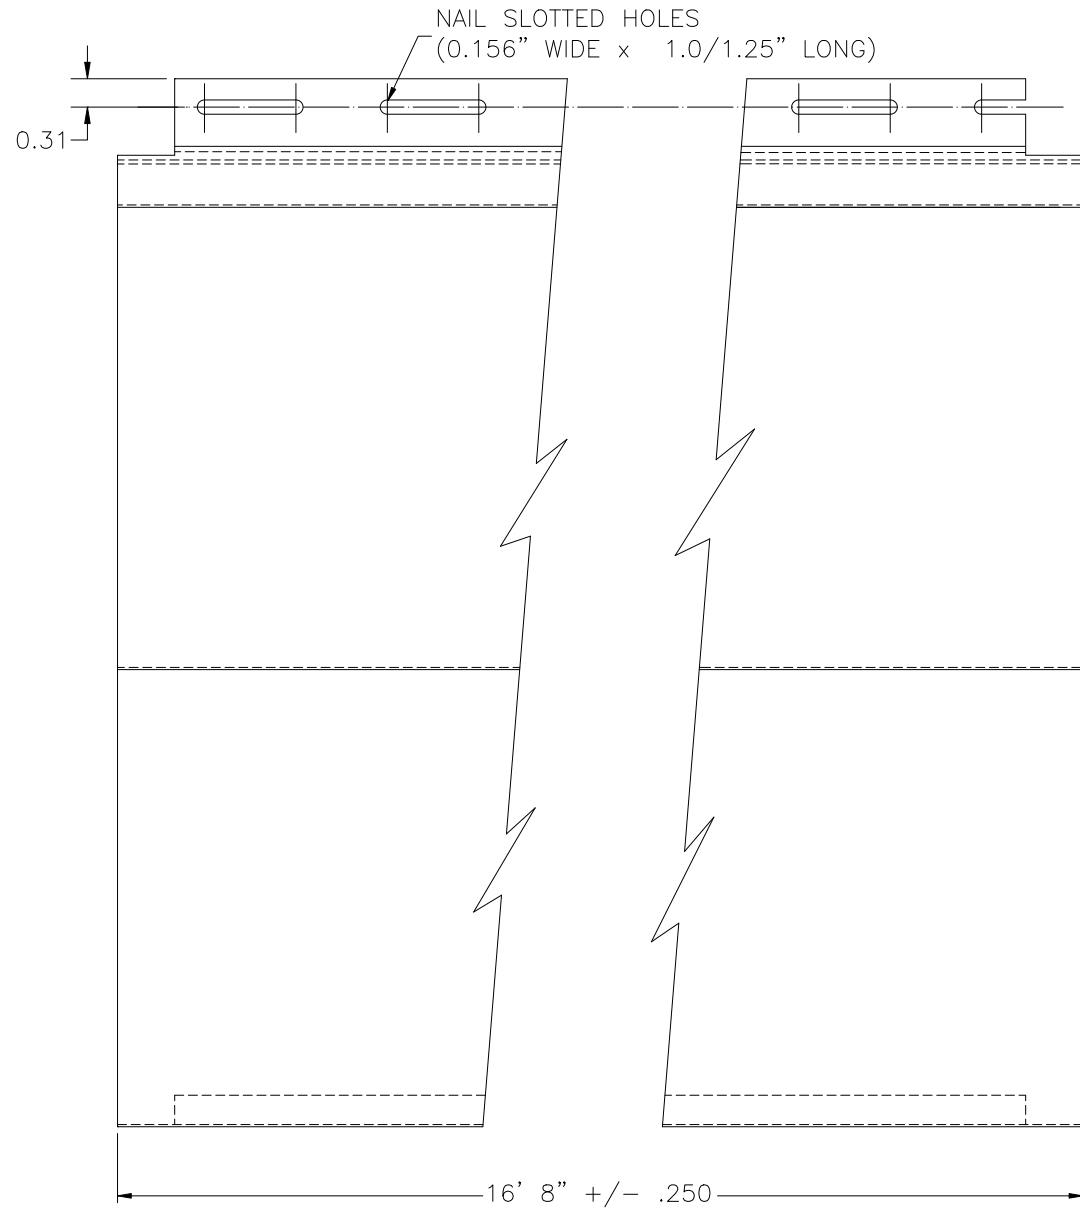

ITEM CODE: G550LS
FINISH: CEDAR WOODGRAIN
NOMINAL: .046"
LENGTH: 16'-8"

GRAND SIERRA DOUBLE 5" LONG LENGTH