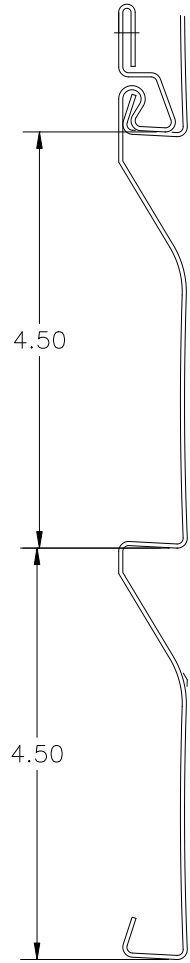

ITEM CODE: GSD45LS  
FINISH: CEDAR WOODGRAIN  
NOMINAL .046"  
LENGTH: 16'-8"

GRAND SIERRA 4-1/2" DUTCH LAP LONG LENGTH