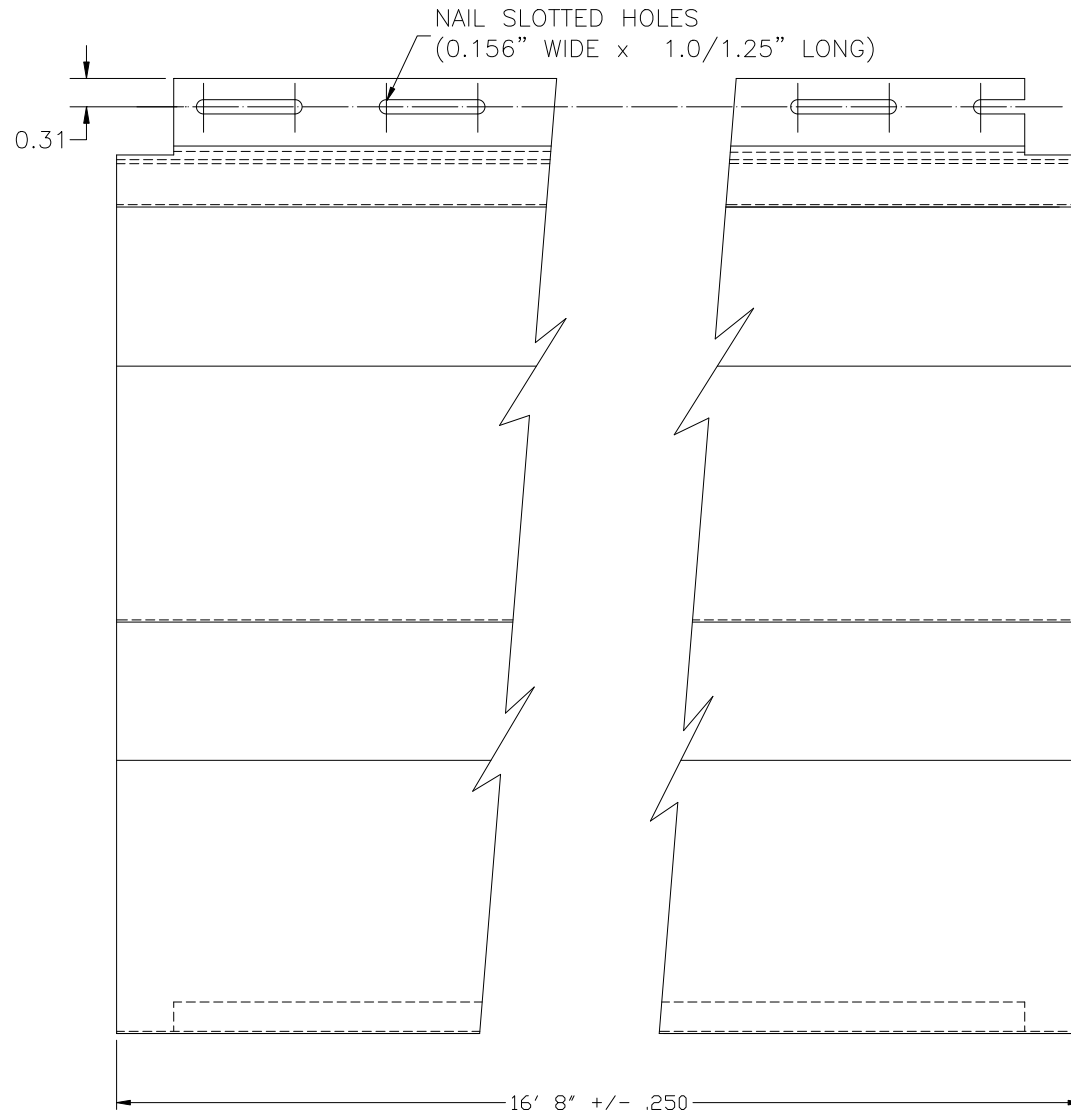

ITEM CODE: GSD45LS  
FINISH: CEDAR WOODGRAIN  
NOMINAL .046"  
LENGTH: 16'-8"

GRAND SIERRA 4-1/2" DUTCH LAP LONG LENGTH