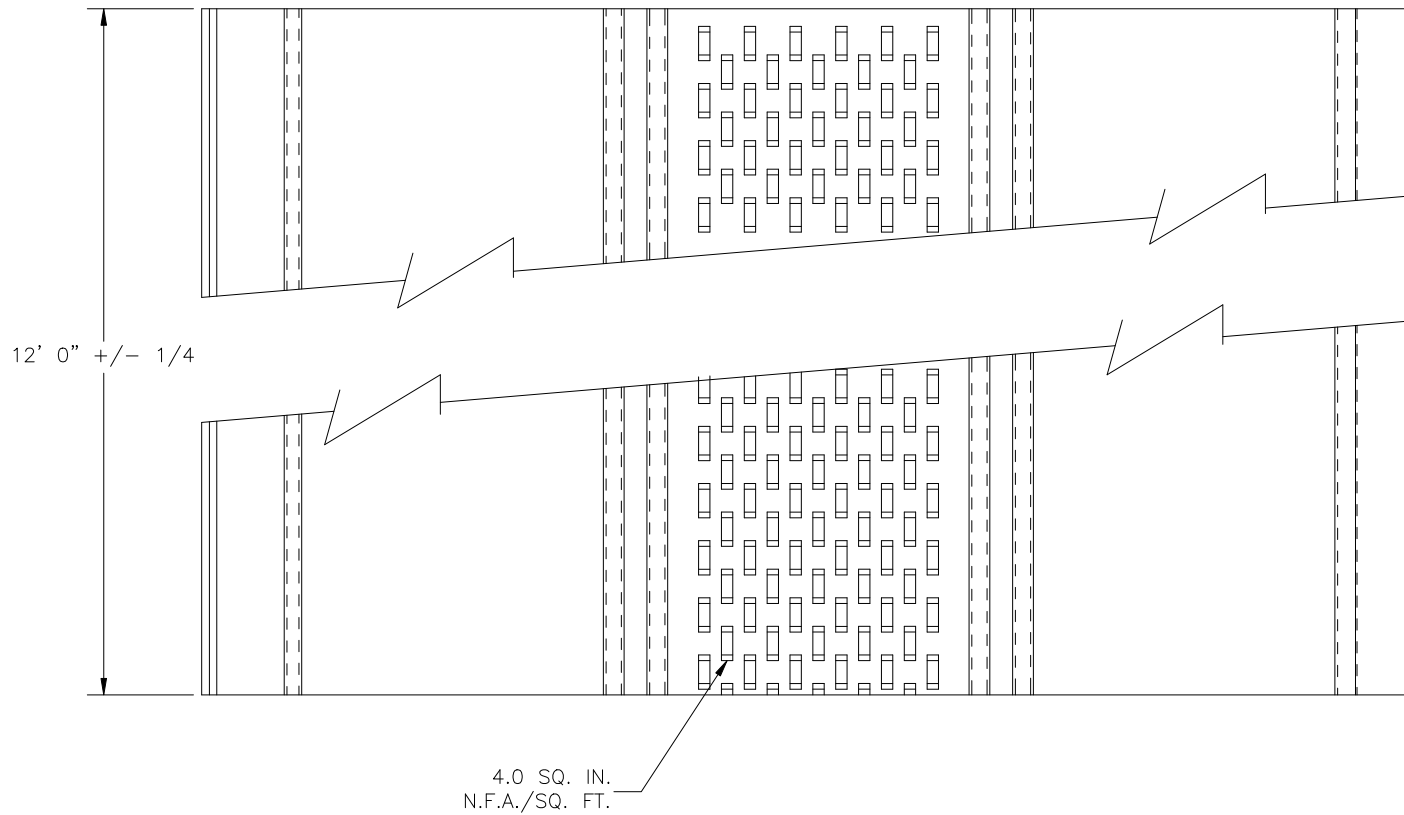

ITEM CODE: LCAS12316
FINISH: ALUMALURE 2000
GAUGE: 016
LENGTH: 12'

ALUMA GUARD 12" CENTER LANCED SOFFIT