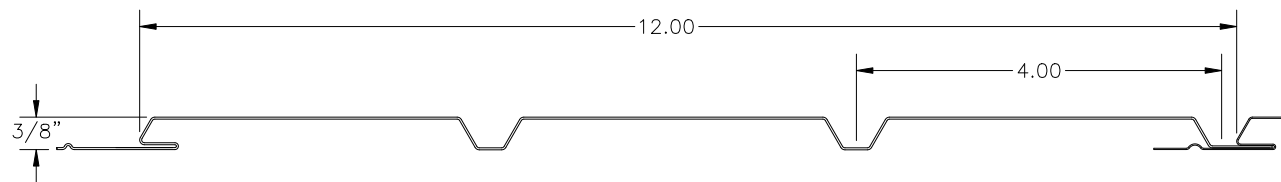

ITEM CODE: LCAS12316
FINISH: ALUMALURE 2000
GAUGE: 016
LENGTH: 12'

ALUMA GUARD 12" CENTER LANCED SOFFIT