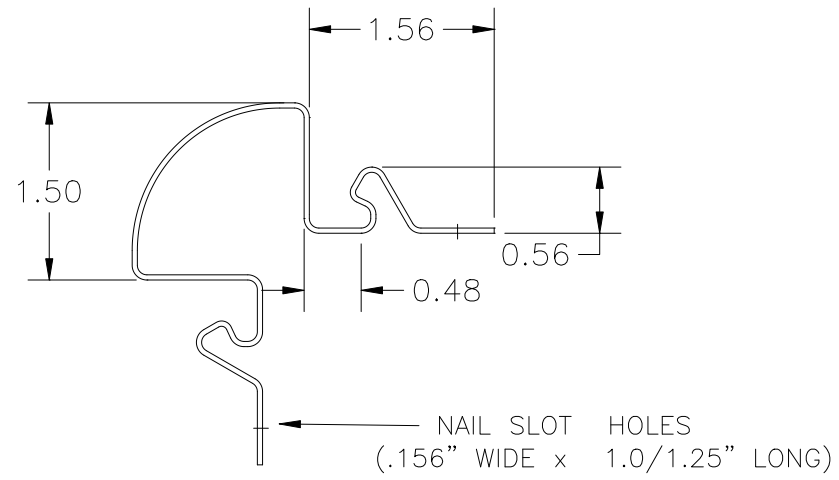

ITEM CODE: LINQRSS4
FINISH: MATTE
GAUGE: .042
LENGTH: 20'

CORNER STARTER & INSERT