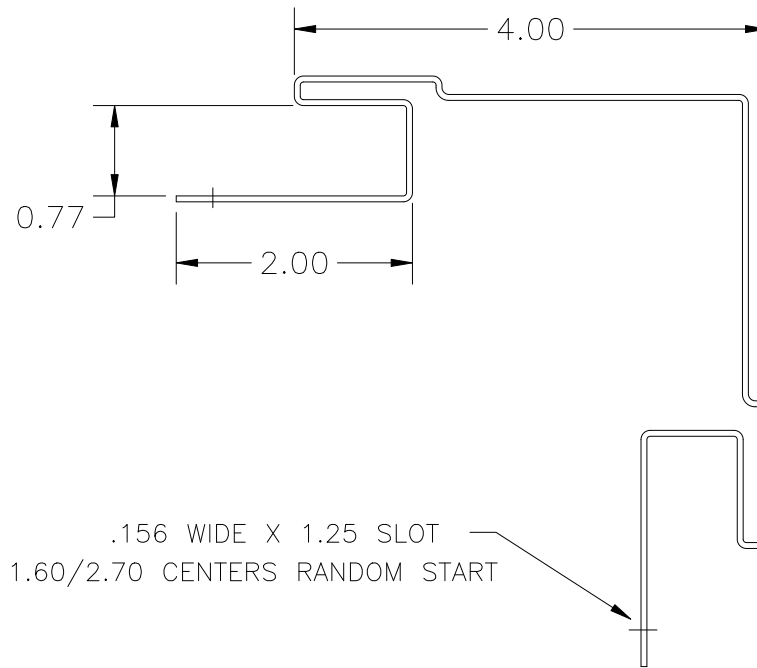

ITEM CODE: MTOP06
FINISH: SMOOTH (MATTE)
NOMINAL .046"
LENGTH: 10'

UNIVERSAL OUTSIDE CORNER POST 4" (SMOOTH)