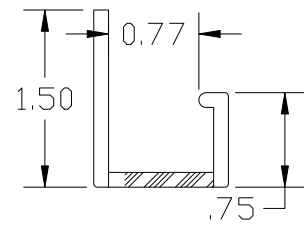

ITEM CODE: MVFJ06
FINISH: MATTE
GAUGE: .110"
LENGTH: 12' 6"

UNIVERSAL FLEXIBLE J-CHANNEL - 3/4"