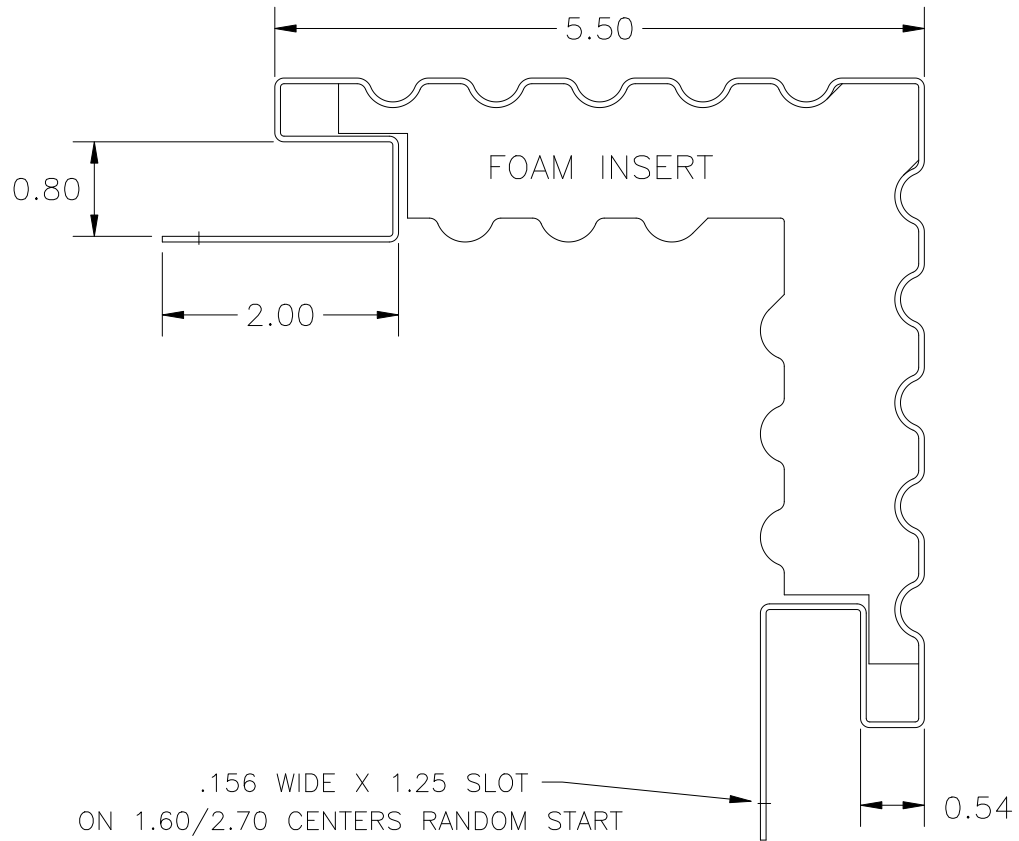

ITEM CODE: FFOP55
FINISH: MATTE
NOMINAL .048"
LENGTH: 20'

DESIGNER ACCESSORY OUTSIDE CORNER POST W/ FOAM INSERT -3/4"