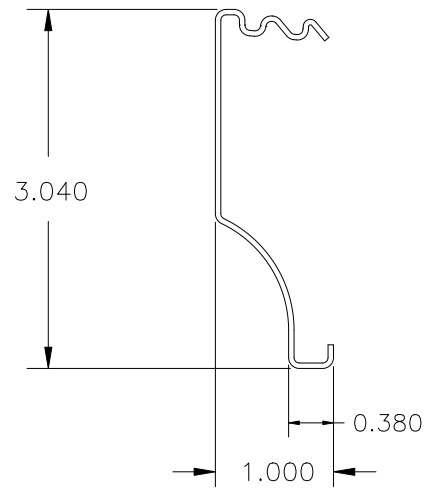

ITEM CODE: SCROWN 126
FINISH: MATTE
NOMINAL .046"
LENGTH: 12'-6"

CEDAR DISCOVERY SNAP-IN 3" CROWN MOUNT