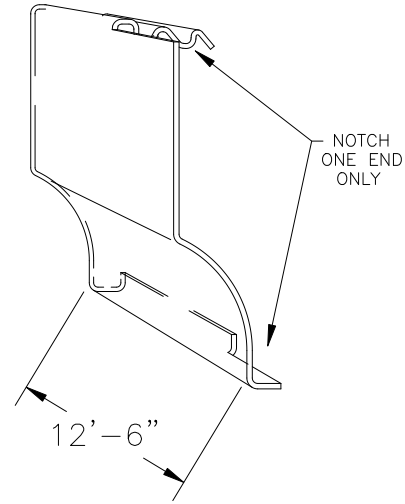

ITEM CODE: SCROWN 126
FINISH: MATTE
NOMINAL .046"
LENGTH: 12'-6"

CEDAR DISCOVERY SNAP-IN 3" CROWN MOUNT