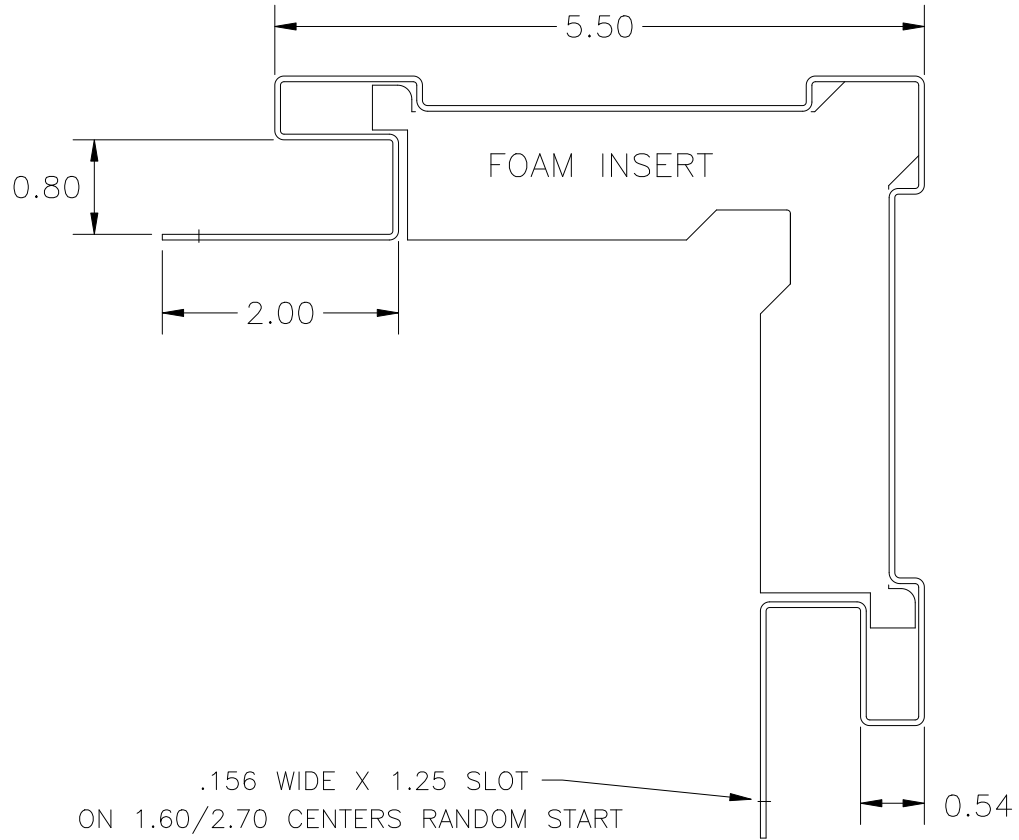

ITEM CODE: TFO55
FINISH: MATTE
NOMINAL .048"
LENGTH: 20'

DESIGNER ACCESSORY OUTSIDE CORNER POST W/ FOAM INSERT -3/4"