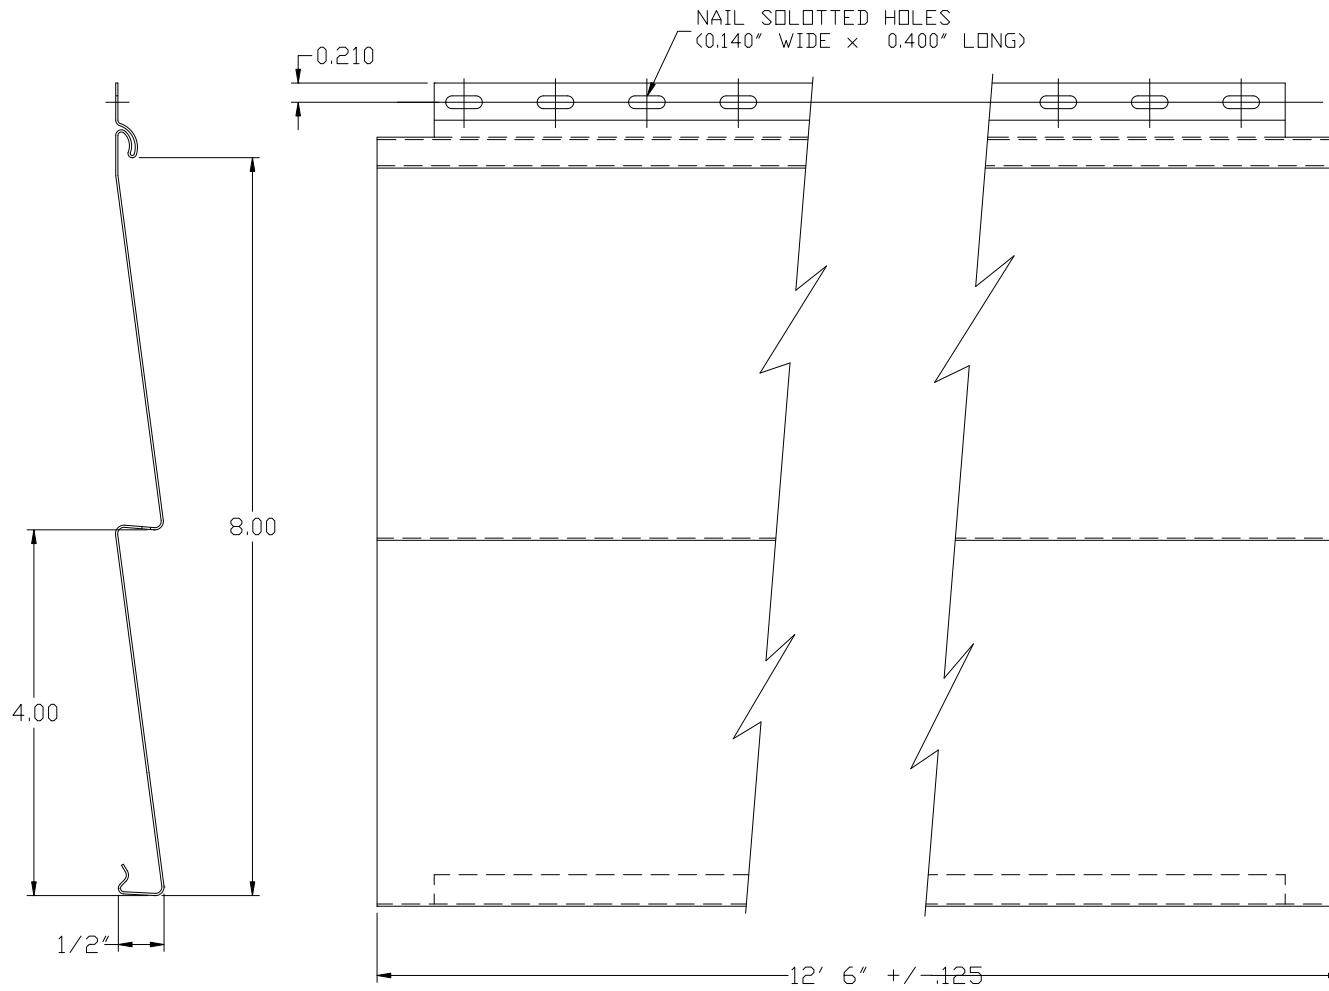

ITEM CODE: 4NCR
FINISH: ALUMALURE 2000
GAUGE: 019
LENGTH: 12' 6"

RUSTIC 419 DOUBLE 4"
SCALE: 1"=2"