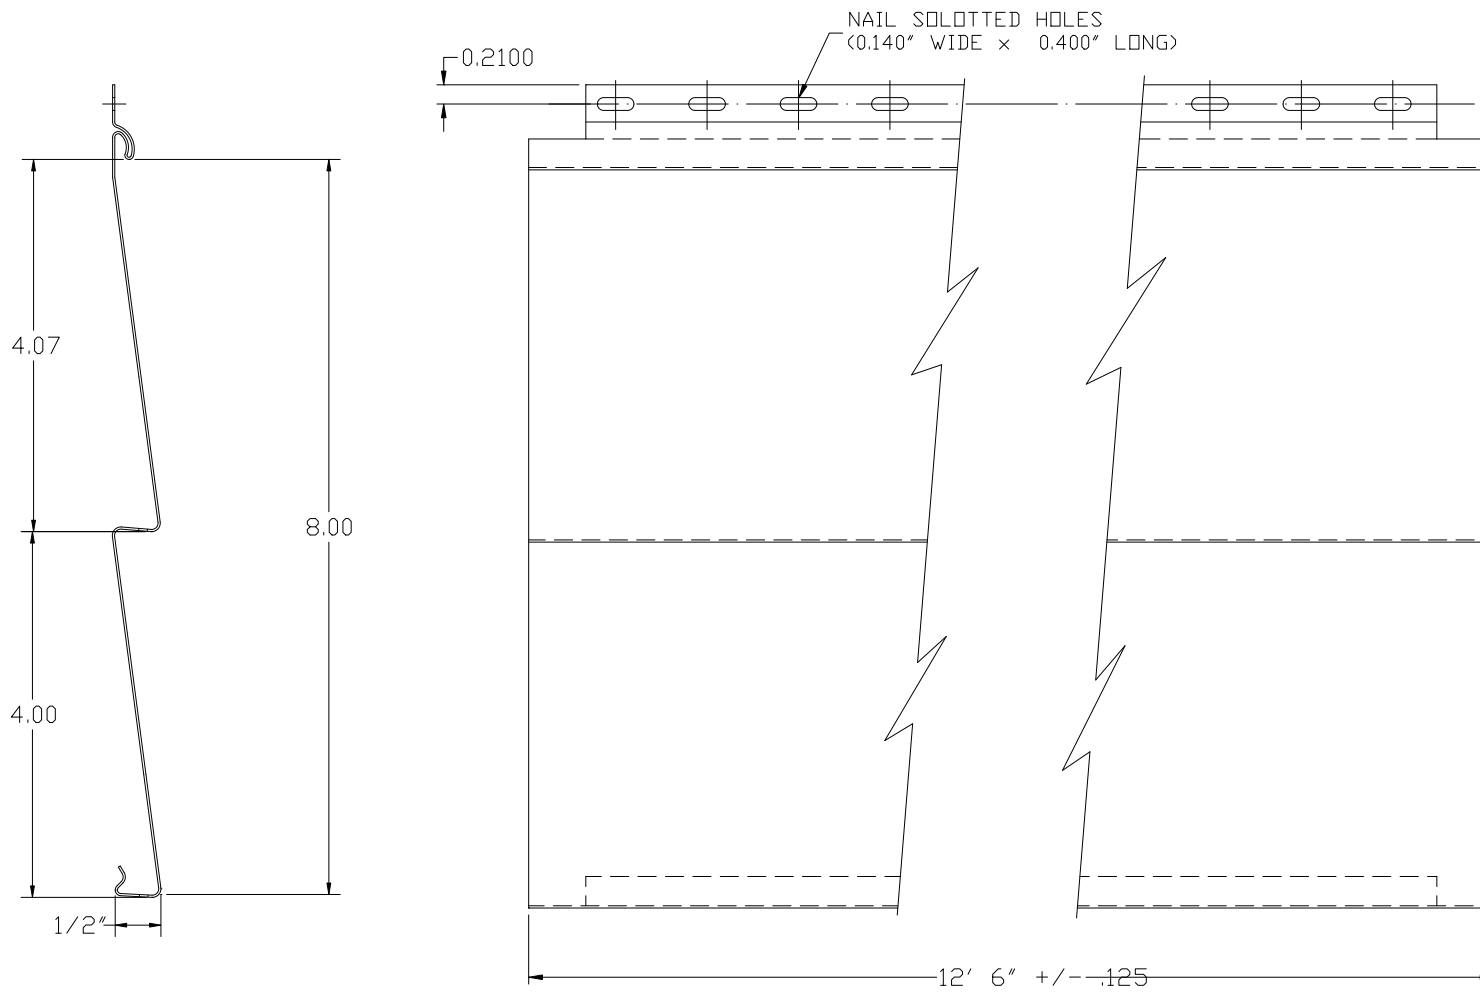

ITEM CODE: 4NCR024
FINISH: ALUMALURF 2000
GAUGE: 024
LENGTH: 12' 6"

RUSTIC 419 DOUBLE 4" (.024)
SCALE: 1" = 2"