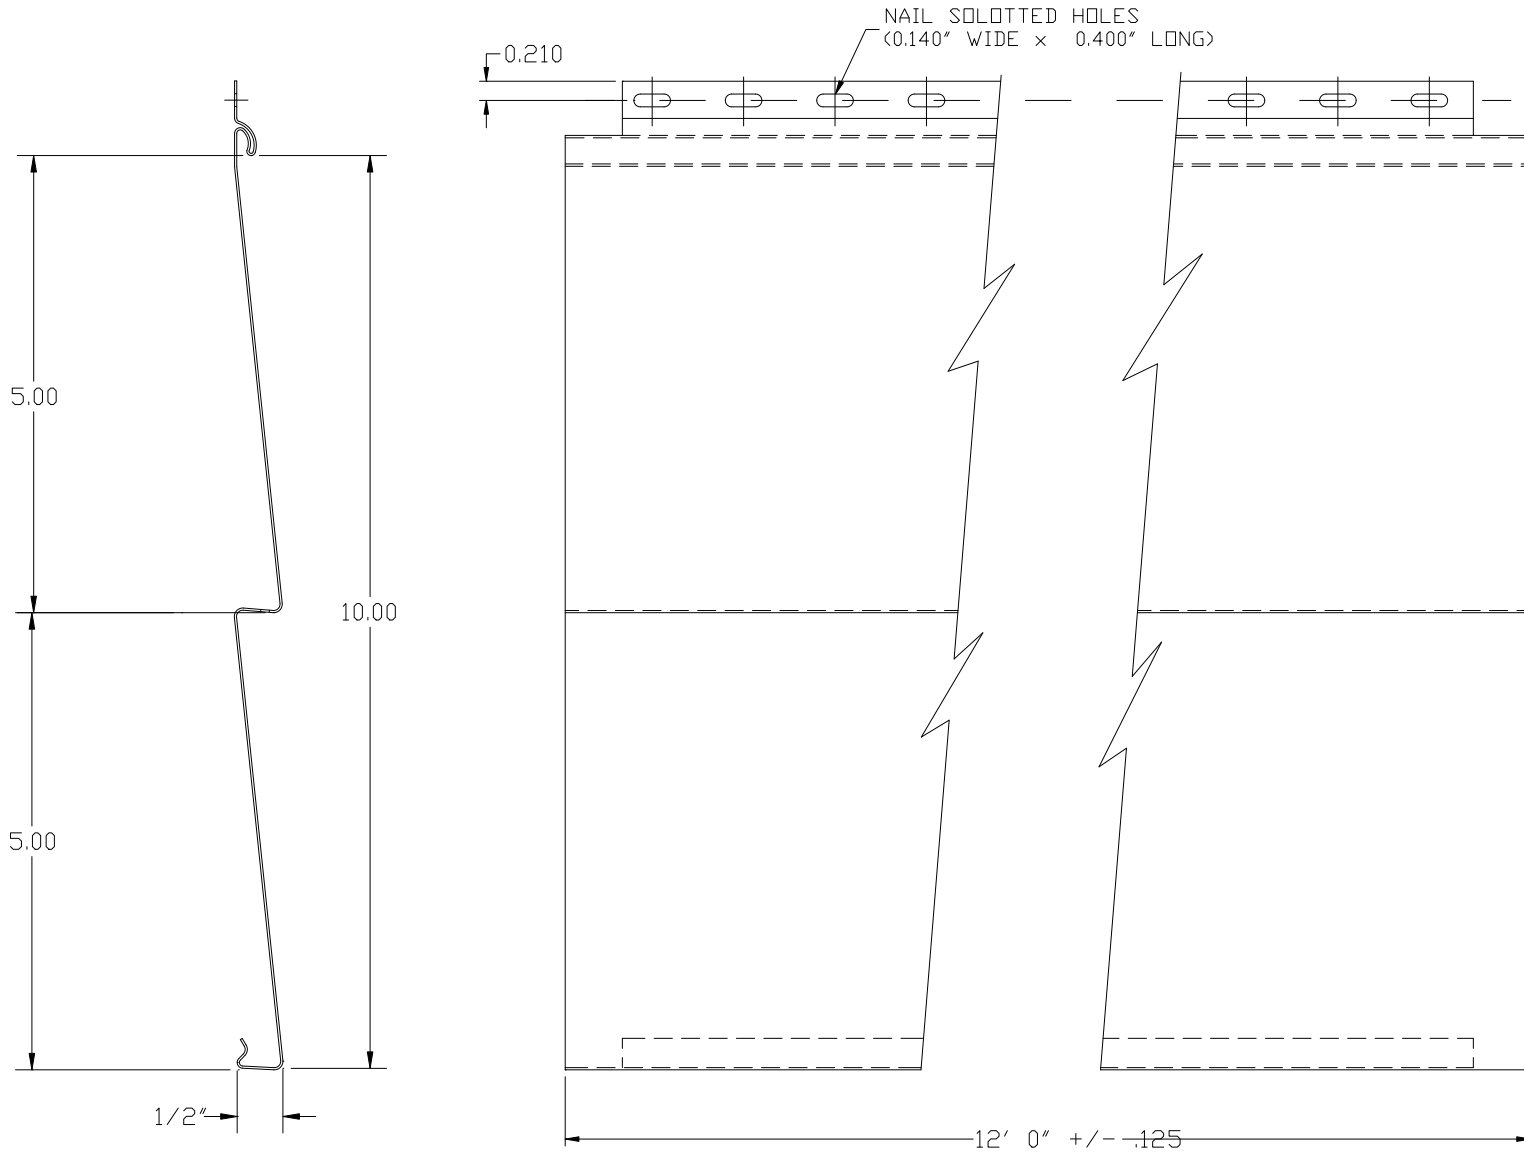

ITEM CODE: 5N090024
FINISH: ALUMALURE 2000
GAUGE: 024
LENGTH: 12'

HORIZON COLLECTION DOUBLE 5"
SCALE: 1" = 2"