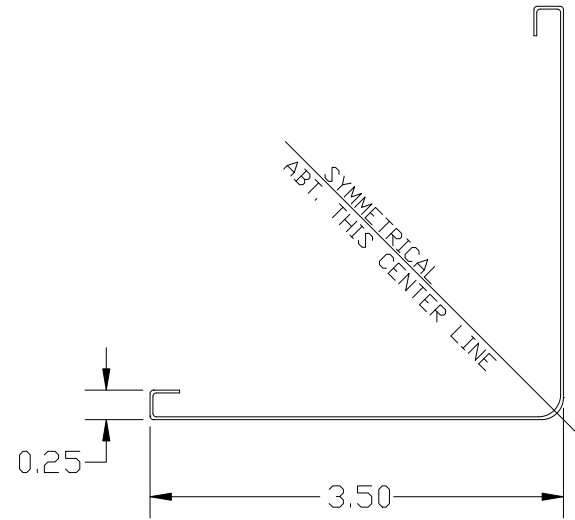

ITEM CODE: 6N4
FINISH: ALUMALURE 2000
GAUGE: 024
LENGTH: 10'

(MUST BE USED WITH 6N4BASE)

TRADITIONAL WIDE OUTSIDE CORNER POST
SCALE: 1"=2"